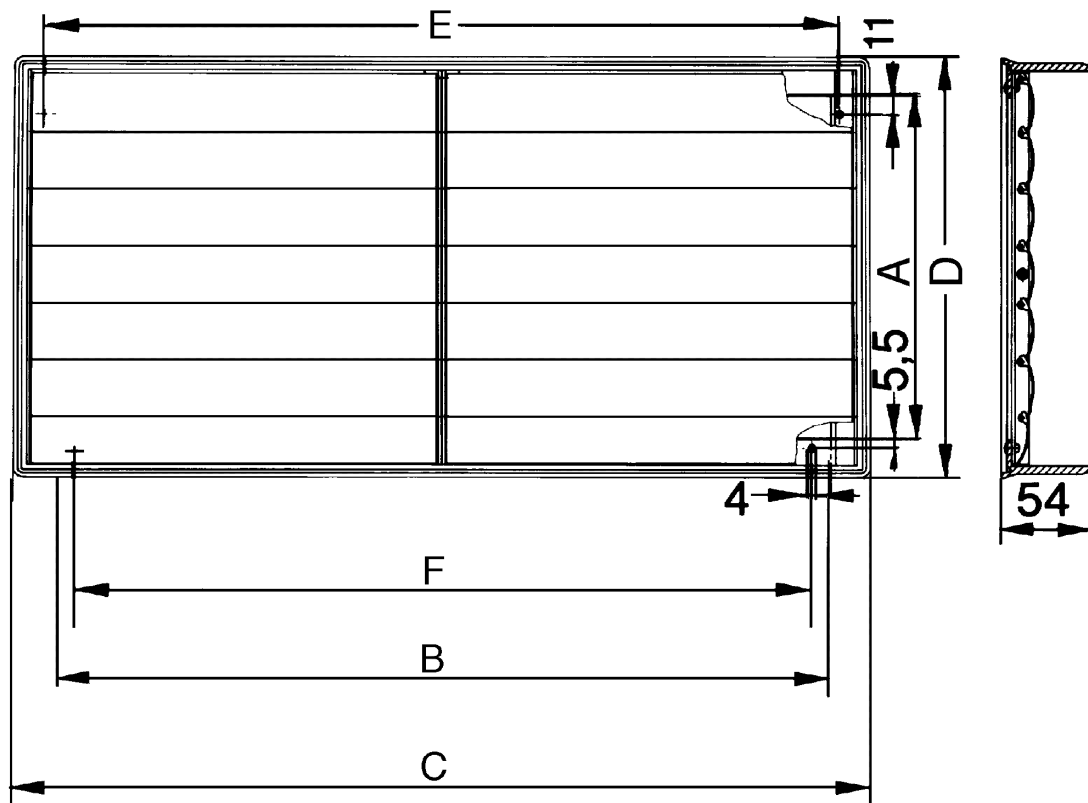

AKP 22

Short description

Airstream-operated opening/closing shutter, channel dimension 500 x 250 mm

Article number 0151.0096

Technical data

Air direction	Air extraction
Loss of pressure	10 Pa
Installation	outside
Installation site	Channel
Installation position	vertical / horizontal
Material	Synthetic material, weather and UV resistant
Colour	Light grey
Weight	1,24 kg
Weight including packaging	1,61 kg
Type of shutter	Airstream-operated opening/closing
Channel dimension	500 mm x 250 mm
Width	335 mm
Height	585 mm
Depth	54 mm
Width with packaging	350 mm
Height with packaging	610 mm
Depth with packaging	60 mm
Ambient temperature	60 °C
Packing unit	1 piece
Range	D
GTIN (EAN)	4012799510963

AKP 22

Dimensioned drawing [mm]

A	B	C	D	E	F
290	540	585	335	551	517