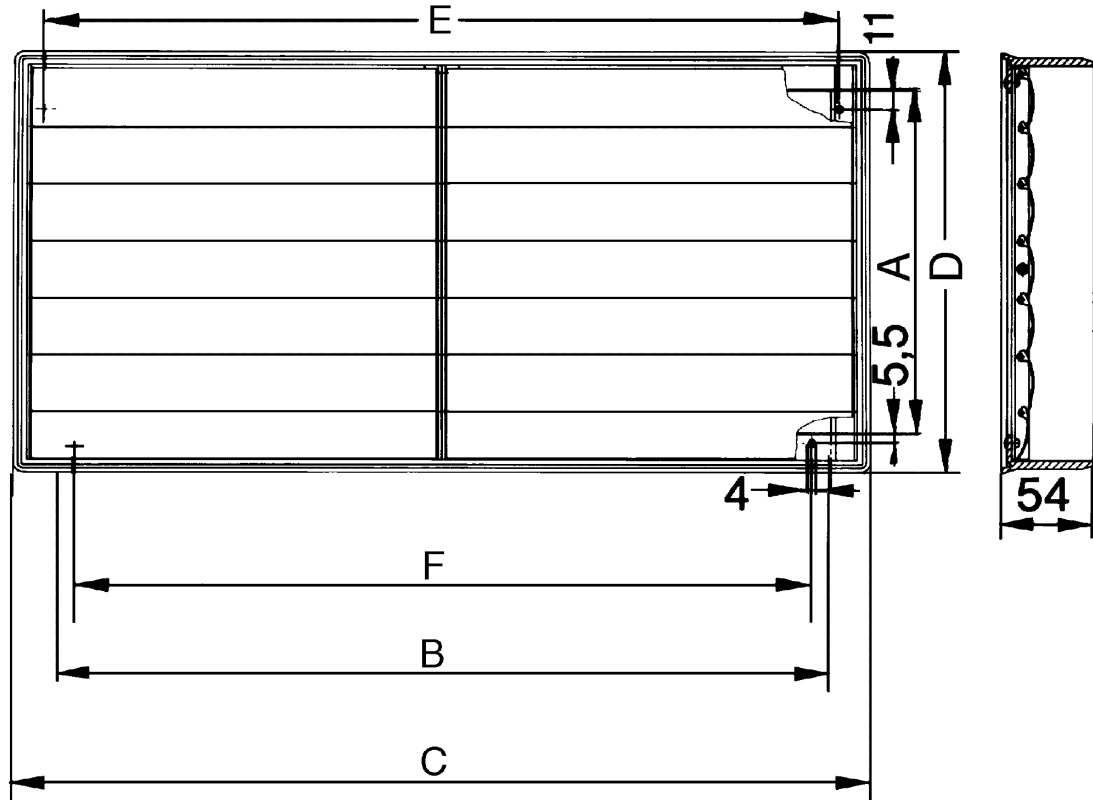

AKP 28

Short description

Airstream-operated opening/closing shutter, channel dimension 600 x 300 mm

Article number 0151.0098

Technical data

Air direction	Air extraction
Loss of pressure	10 Pa
Installation	outside
Installation site	Channel
Installation position	vertical / horizontal
Material	Synthetic material, weather and UV resistant
Colour	Light grey
Weight	1,5 kg
Weight including packaging	2,05 kg
Type of shutter	Airstream-operated opening/closing
Channel dimension	600 mm x 300 mm
Width	385 mm
Height	685 mm
Depth	54 mm
Width with packaging	405 mm
Height with packaging	715 mm
Depth with packaging	65 mm
Ambient temperature	60 °C
Packing unit	1 piece
Range	D
GTIN (EAN)	4012799510987

AKP 28

Dimensioned drawing [mm]

A	B	C	D	E	F
340	640	685	385	651	617