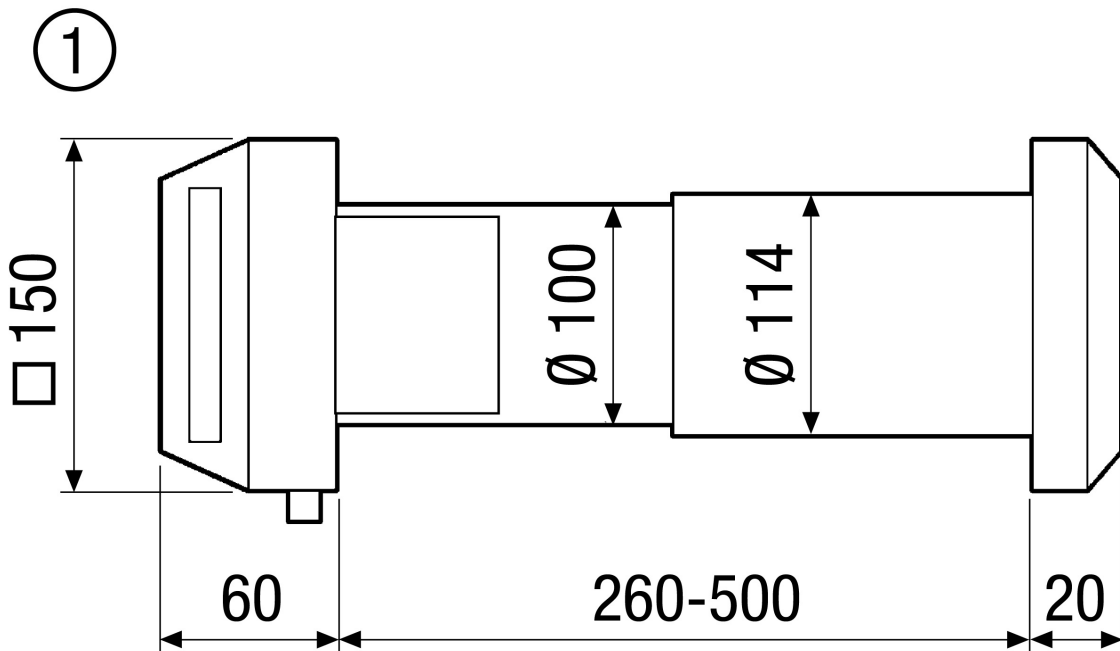

## Technical data

Air direction	Ventilation
Max. volumetric flow	32 m <sup>3</sup> /h / at 10 Pa
Installation site	Wall
Material	Synthetic material
Colour	Pure white, similar to RAL 9010
Weight	0,98 kg
Weight including packaging	1,21 kg
Type of filter	Dust filter
Filter class	ISO Coarse 30 % (G2)
Type of shutter	manual
Nominal size	100 mm
Width	150 mm
Height	150 mm
Depth	580 mm
Width with packaging	280 mm
Height with packaging	155 mm
Depth with packaging	280 mm
Ambient temperature	60 °C
Rated max. element normal difference in noise level D <sub>n,w</sub>	31 dB
Packing unit	1 piece
Range	B
GTIN (EAN)	4012799520542

## Dimensioned drawing [mm]

① Inside