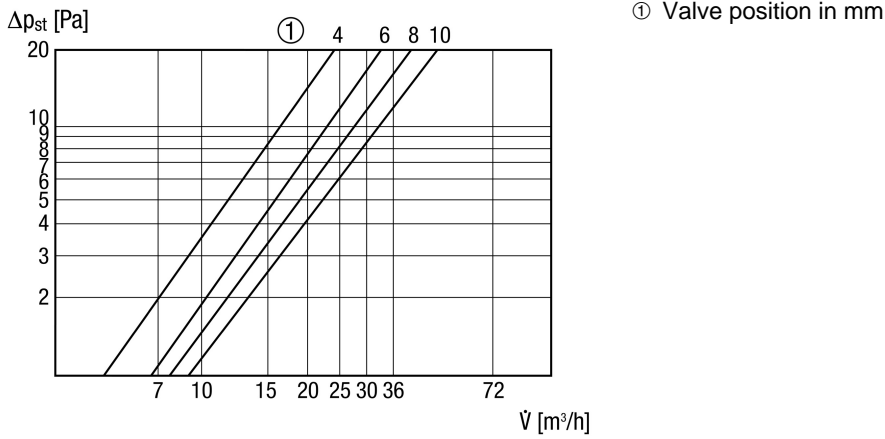

## Technical data

Air direction	Ventilation
Max. volumetric flow	32 m <sup>3</sup> /h / at 10 Pa
Installation site	Wall
Material	Synthetic material
Colour	Pure white, similar to RAL 9010
Weight	0,98 kg
Weight including packaging	1,21 kg
Type of filter	Dust filter
Filter class	ISO Coarse 30 % (G2)
Type of shutter	manual
Nominal size	100 mm
Width	150 mm
Height	150 mm
Depth	580 mm
Width with packaging	280 mm
Height with packaging	155 mm
Depth with packaging	280 mm
Ambient temperature	60 °C
Rated max. element normal difference in noise level D <sub>n,w</sub>	31 dB
Packing unit	1 piece
Range	B
GTIN (EAN)	4012799520542

## Dimensioned drawing [mm]

① Inside