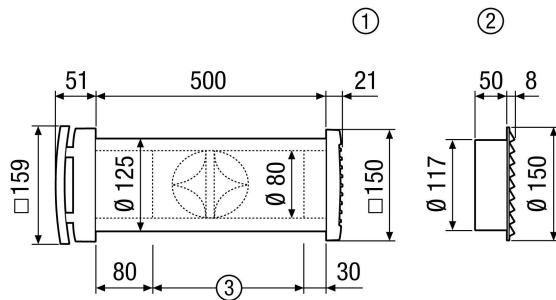

ALD 125

Short description

Sound-insulated outside air opening for decentralised domestic ventilation with manual shutter and plastic external grille, DN 125

Article number 0152.0067

Technical data

Air direction	Ventilation
Max. volumetric flow	30 m ³ /h
Installation site	Wall
Grille material	Synthetic material
Housing material	Synthetic material
Colour	Pure white, similar to RAL 9010
Weight	1,09 kg
Weight including packaging	1,35 kg
Type of filter	Dust filter
Filter class	ISO Coarse 30 % (G2)
Type of shutter	manual, can be locked
Nominal size	125 mm
Width	159 mm
Height	159 mm
Depth	572 mm
Width with packaging	170 mm
Height with packaging	180 mm
Depth with packaging	590 mm
Ambient temperature	60 °C
Rated max. element normal difference in noise level $D_{n,w}$	47 dB
Packing unit	1 piece
Range	B
GTIN (EAN)	4012799520672

ALD 125

Characteristic curve Pressure losses

- ① ISO Coarse 45% dust filter (G3)
- ② ISO Coarse 30% dust filter (G2)

Dimensioned drawing [mm]

- ① ALD 125 square plastic external grille
- ② ALD 125 VA round stainless steel external grille
- ③ Shorten to wall thickness if necessary