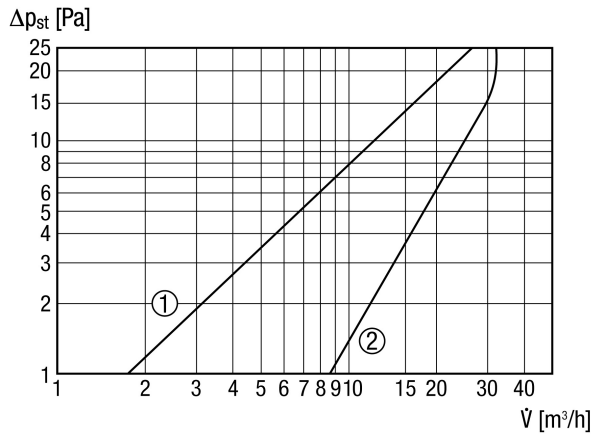

ALD 125

Short description

Sound-insulated outside air opening for decentralised domestic ventilation with manual shutter and plastic external grille, DN 125

Article number 0152.0067

Technical data

Air direction	Ventilation
Max. volumetric flow	30 m ³ /h
Installation site	Wall
Grille material	Synthetic material
Housing material	Synthetic material
Colour	Pure white, similar to RAL 9010
Weight	1,09 kg
Weight including packaging	1,35 kg
Type of filter	Dust filter
Filter class	ISO Coarse 30 % (G2)
Type of shutter	manual, can be locked
Nominal size	125 mm
Width	159 mm
Height	159 mm
Depth	572 mm
Width with packaging	170 mm
Height with packaging	180 mm
Depth with packaging	590 mm
Ambient temperature	60 °C
Rated max. element normal difference in noise level $D_{n,w}$	47 dB
Packing unit	1 piece
Range	B
GTIN (EAN)	4012799520672

ALD 125

Characteristic curve Pressure losses

- ① ISO Coarse 45% dust filter (G3)
- ② ISO Coarse 30% dust filter (G2)

Dimensioned drawing [mm]

- ① ALD 125 square plastic external grille
- ② ALD 125 VA round stainless steel external grille
- ③ Shorten to wall thickness if necessary