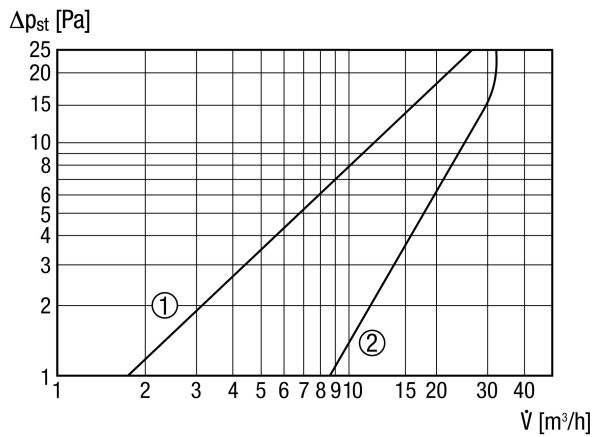

Air direction	Ventilation
Max. volumetric flow	30 m ³ /h
Installation site	Wall
Grille material	Synthetic (internal grille) / Stainless steel (external grille)
Housing material	Synthetic material
Colour	Pure white, similar to RAL 9010
Weight	1,18 kg
Weight including packaging	1,44 kg
Type of filter	Dust filter
Filter class	ISO Coarse 30 % (G2)
Type of shutter	manual, can be locked
Nominal size	125 mm
Width	159 mm
Height	159 mm
Depth	572 mm
Width with packaging	170 mm
Height with packaging	180 mm
Depth with packaging	590 mm
Ambient temperature	60 °C
Rated max. element normal difference in noise level $D_{n,w}$	47 dB
Packing unit	1 piece
Range	B
GTIN (EAN)	4012799520689

ALD 125 VA

Characteristic curve Pressure losses

- ① ISO Coarse 45% dust filter (G3)
- ② ISO Coarse 30% dust filter (G2)

Dimensioned drawing [mm]

- ① ALD 125 square plastic external grille
- ② ALD 125 VA round stainless steel external grille
- ③ Shorten to wall thickness if necessary