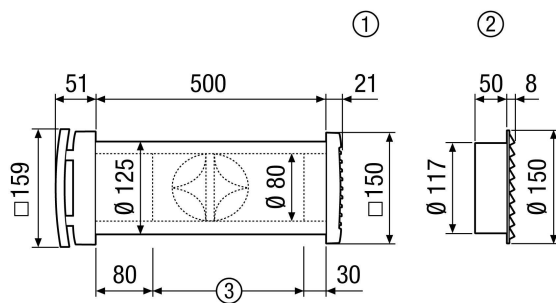

Air direction	Ventilation
Max. volumetric flow	30 m ³ /h
Installation site	Wall
Grille material	Synthetic (internal grille) / Stainless steel (external grille)
Housing material	Synthetic material
Colour	Pure white, similar to RAL 9010
Weight	1,18 kg
Weight including packaging	1,44 kg
Type of filter	Dust filter
Filter class	ISO Coarse 30 % (G2)
Type of shutter	manual, can be locked
Nominal size	125 mm
Width	159 mm
Height	159 mm
Depth	572 mm
Width with packaging	170 mm
Height with packaging	180 mm
Depth with packaging	590 mm
Ambient temperature	60 °C
Rated max. element normal difference in noise level $D_{n,w}$	47 dB
Packing unit	1 piece
Range	B
GTIN (EAN)	4012799520689

ALD 125 VA

Characteristic curve Pressure losses

- ① ISO Coarse 45% dust filter (G3)
- ② ISO Coarse 30% dust filter (G2)

Dimensioned drawing [mm]

- ① ALD 125 square plastic external grille
- ② ALD 125 VA round stainless steel external grille
- ③ Shorten to wall thickness if necessary