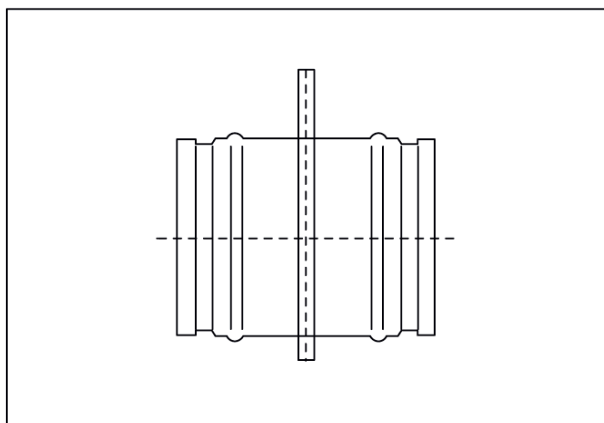

## Short description

Shut-off valve for folded spiral-seams ducts, DN 100

Article number 0092.0433

## Technical data

Type of installation	Recessed-mounted
Ambient temperature	60 °C
Packing unit	1 piece
Range	K
GTIN (EAN)	4012799924333

## Dimensioned drawing [mm]

DN  
100