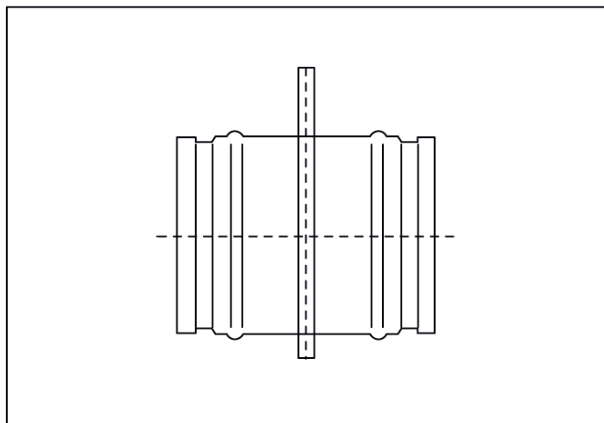

ASP 125

Short description

Shut-off valve for folded spiral-seams ducts, DN 125

Article number

0092.0434

Technical data

Type of installation	Recessed-mounted
Ambient temperature	60 °C
Packing unit	1 piece
Range	K
GTIN (EAN)	4012799924340

Dimensioned drawing [mm]

DN

125