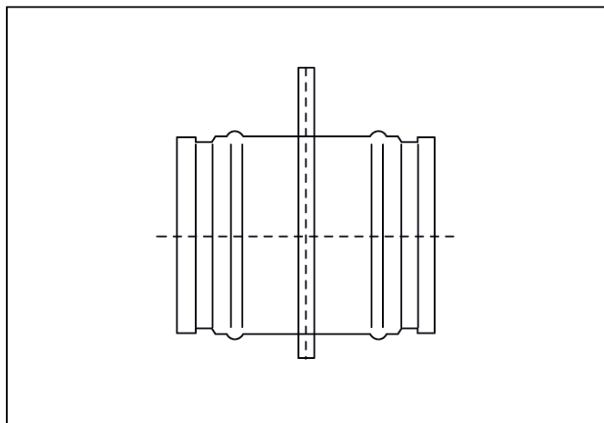

ASP 150

Short description

Shut-off valve for folded spiral-seams ducts, DN 150

Article number 0092.0435

Technical data

Type of installation	Recessed-mounted
Ambient temperature	60 °C
Packing unit	1 piece
Range	K
GTIN (EAN)	4012799924357

Dimensioned drawing [mm]

DN
150