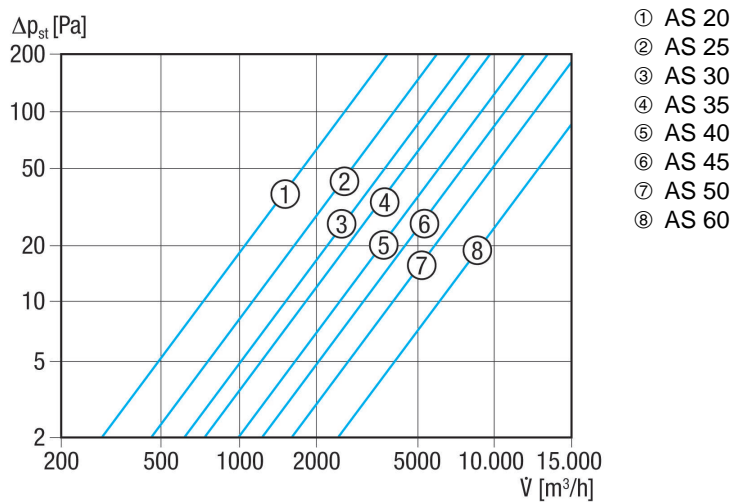

## Short description

Airstream-operated shutter, DN 200, with galvanised grille, only suited to outgoing air

Article number 0151.0330

## Technical data

Air direction	Air extraction
Installation	outside
Installation site	Wall
Installation position	vertical / horizontal
Material	Synthetic material, weather and UV resistant
Colour	Traffic white, similar to RAL 9016
Lamella colour	Silver grey
Weight	0,4 kg
Weight including packaging	0,52 kg
Type of shutter	Airstream-operated opening/closing
Nominal size	200 mm
Width	260 mm
Height	260 mm
Depth	39 mm
Width with packaging	330 mm
Height with packaging	275 mm
Depth with packaging	50 mm
Ambient temperature	60 °C
Packing unit	1 piece
Range	C
GTIN (EAN)	4012799513308

## Characteristic curve Pressure losses