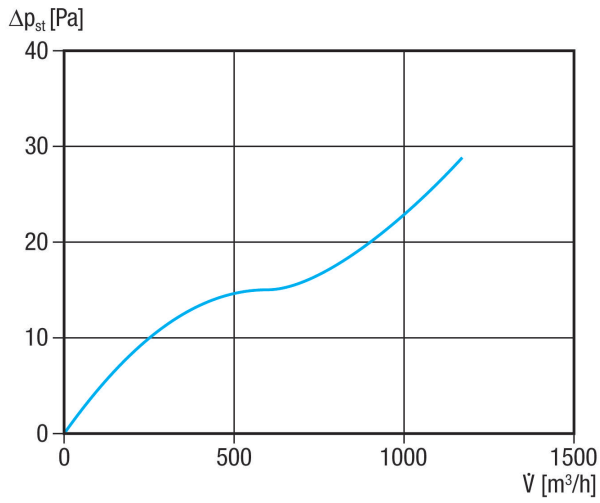

## Technical data

Air direction	Air extraction
Installation site	Exhaust air opening on the exterior wall
Installation position	vertical
Material	Synthetic material
Colour	Black
Weight	0,28 kg
Weight including packaging	0,48 kg
Type of shutter	Airstream-operated opening/closing
Connection diameter	209 mm
Nominal size	200 mm
Suitable for nominal size	200 mm
Width	242 mm
Height	242 mm
Depth	21 mm
Width with packaging	242 mm
Height with packaging	242 mm
Depth with packaging	21 mm
Packing unit	1 piece
Range	C
GTIN (EAN)	4012799514022

## Characteristic curve