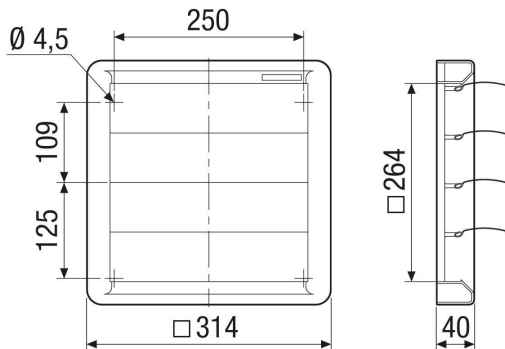

AS 25

Short description

Airstream-operated shutter, DN 255, with galvanised grille, only suited to outgoing air

Article number 0151.0331

Technical data

Air direction	Air extraction
Installation	outside
Installation site	Wall
Installation position	vertical / horizontal
Material	Synthetic material, weather and UV resistant
Colour	Traffic white, similar to RAL 9016
Lamella colour	Silver grey
Weight	0,58 kg
Weight including packaging	0,73 kg
Type of shutter	Airstream-operated opening/closing
Nominal size	255 mm
Width	314 mm
Height	314 mm
Depth	40 mm
Width with packaging	375 mm
Height with packaging	325 mm
Depth with packaging	50 mm
Ambient temperature	60 °C
Packing unit	1 piece
Range	C
GTIN (EAN)	4012799513315

AS 25

Characteristic curve Pressure losses

- ① AS 20
- ② AS 25
- ③ AS 30
- ④ AS 35
- ⑤ AS 40
- ⑥ AS 45
- ⑦ AS 50
- ⑧ AS 60

Dimensioned drawing [mm]

- ① Number of lamellae 5