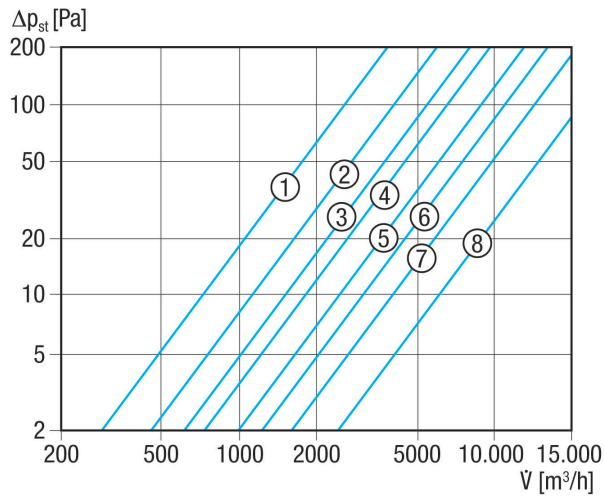

AS 25

Short description

Airstream-operated shutter, DN 255, with galvanised grille, only suited to outgoing air

Article number 0151.0331

Technical data

Air direction	Air extraction
Installation	outside
Installation site	Wall
Installation position	vertical / horizontal
Material	Synthetic material, weather and UV resistant
Colour	Traffic white, similar to RAL 9016
Lamella colour	Silver grey
Weight	0,58 kg
Weight including packaging	0,73 kg
Type of shutter	Airstream-operated opening/closing
Nominal size	255 mm
Width	314 mm
Height	314 mm
Depth	40 mm
Width with packaging	375 mm
Height with packaging	325 mm
Depth with packaging	50 mm
Ambient temperature	60 °C
Packing unit	1 piece
Range	C
GTIN (EAN)	4012799513315

AS 25

Characteristic curve Pressure losses

- ① AS 20
- ② AS 25
- ③ AS 30
- ④ AS 35
- ⑤ AS 40
- ⑥ AS 45
- ⑦ AS 50
- ⑧ AS 60

Dimensioned drawing [mm]

- ① Number of lamellae 5