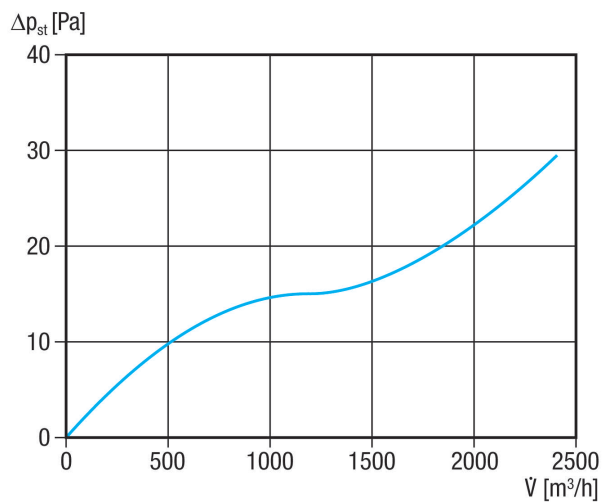

AS 30 Ex

Short description

Airstream-operated shutter, DN 300, made of conductive plastic, only suitable for outgoing air

Article number 0151.0404

Technical data

Air direction	Air extraction
Installation site	Exhaust air opening on the exterior wall
Installation position	vertical
Material	Synthetic material
Colour	Black
Weight	0,55 kg
Weight including packaging	0,74 kg
Type of shutter	Airstream-operated opening/closing
Connection diameter	309 mm
Nominal size	300 mm
Suitable for nominal size	300 mm
Width	346 mm
Height	346 mm
Depth	25 mm
Width with packaging	405 mm
Height with packaging	405 mm
Depth with packaging	35 mm
Packing unit	1 piece
Range	C
GTIN (EAN)	4012799514046

AS 30 Ex

Characteristic curve

Dimensioned drawing [mm]