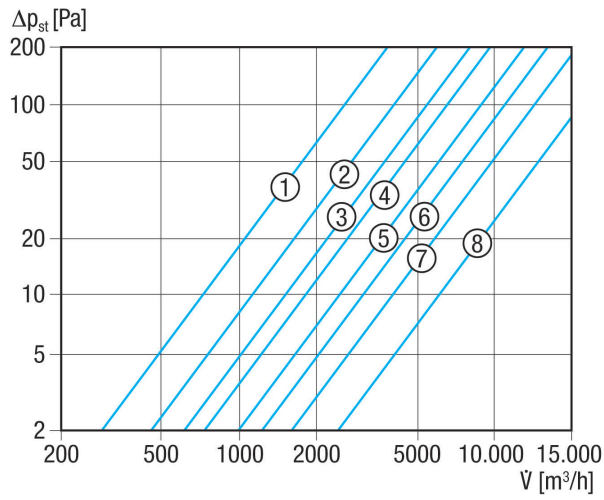

AS 35

Short description

Airstream-operated shutter, DN 355, with galvanised grille

Article number 0151.0333

Technical data

Air direction	Air extraction
Installation	outside
Installation site	Wall
Installation position	vertical / horizontal
Material	Synthetic material, weather and UV resistant
Colour	Traffic white, similar to RAL 9016
Lamella colour	Silver grey
Weight	1,12 kg
Weight including packaging	1,36 kg
Type of shutter	Airstream-operated opening/closing
Nominal size	355 mm
Width	360 mm
Height	360 mm
Depth	40 mm
Width with packaging	485 mm
Height with packaging	435 mm
Depth with packaging	50 mm
Ambient temperature	60 °C
Packing unit	1 piece
Range	C
GTIN (EAN)	4012799513339

AS 35

Characteristic curve Pressure losses

- ① AS 20
- ② AS 25
- ③ AS 30
- ④ AS 35
- ⑤ AS 40
- ⑥ AS 45
- ⑦ AS 50
- ⑧ AS 60

Dimensioned drawing [mm]