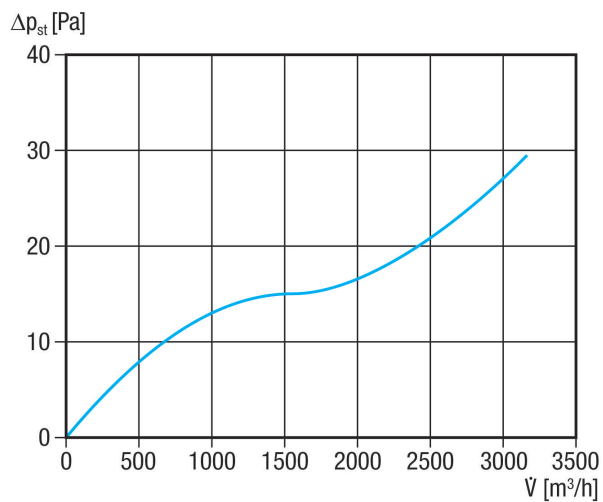

AS 35 Ex

Short description

Airstream-operated shutter, DN 350 made of conductive plastic, only suitable for outgoing air

Article number 0151.0405

Technical data

Air direction	Air extraction
Installation	outside
Installation site	Exhaust air opening on the exterior wall
Installation position	vertical
Material	Synthetic material
Colour	Black
Weight	0,68 kg
Weight including packaging	0,87 kg
Type of shutter	Airstream-operated opening/closing
Connection diameter	359 mm
Nominal size	350 mm
Width	396 mm
Height	396 mm
Depth	25 mm
Width with packaging	405 mm
Height with packaging	405 mm
Depth with packaging	35 mm
Ambient temperature	60 °C
Packing unit	1 piece
Range	C
GTIN (EAN)	4012799514053

AS 35 Ex

Characteristic curve

Dimensioned drawing [mm]