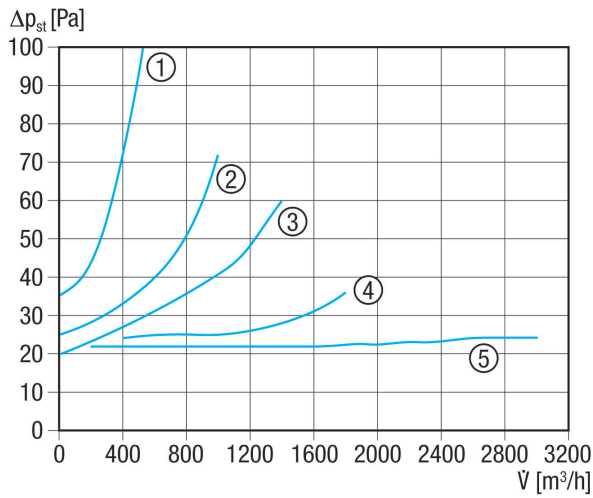

AVM 20

Short description

Automatic duct shutter, DN 200

Article number 0093.0006

Technical data

Air direction	Ventilation or air extraction
Installation position	vertical / horizontal
Material	Sheet steel, galvanised
Weight	0,78 kg
Weight including packaging	0,8 kg
Type of shutter	Airstream-operated opening/closing
Nominal size	200 mm
Width	198 mm
Height	198 mm
Depth	88 mm
Width with packaging	198 mm
Height with packaging	198 mm
Depth with packaging	88 mm
Packing unit	1 piece
Range	C
GTIN (EAN)	4012799930068

AVM 20

Characteristic curve Pressure losses

- ① AVM 10
- ② AVM 12
- ③ AVM 15
- ④ AVM 16
- ⑤ AVM 20, AVM 25, AVM 31, AVM 35, AVM 40

Dimensioned drawing [mm]

	A	B	C
	200	88	56
① Air flow direction			