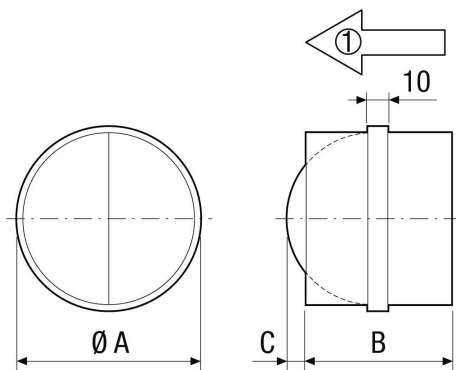

AVM 20

Short description

Automatic duct shutter, DN 200

Article number 0093.0006

Technical data

Air direction	Ventilation or air extraction
Installation position	vertical / horizontal
Material	Sheet steel, galvanised
Weight	0,78 kg
Weight including packaging	0,8 kg
Type of shutter	Airstream-operated opening/closing
Nominal size	200 mm
Width	198 mm
Height	198 mm
Depth	88 mm
Width with packaging	198 mm
Height with packaging	198 mm
Depth with packaging	88 mm
Packing unit	1 piece
Range	C
GTIN (EAN)	4012799930068

AVM 20

Characteristic curve Pressure losses

- ① AVM 10
- ② AVM 12
- ③ AVM 15
- ④ AVM 16
- ⑤ AVM 20, AVM 25, AVM 31, AVM 35, AVM 40

Dimensioned drawing [mm]

	A	B	C
	200	88	56
① Air flow direction			