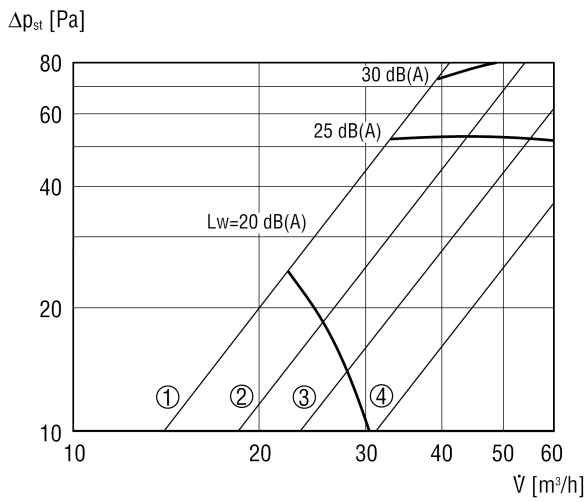

AZE 100 P

Short description

Adjustable supply and exhaust air grille with PP120 filter, DN 100

Article number 0059.0962

Technical data

Air direction	Ventilation and air extraction
Installation	Inside
Installation site	Wall
Type of installation	Surface-mounted
Material	Synthetic material
Colour	Traffic white, similar to RAL 9016
Weight	0,2 kg
Weight including packaging	0,166 kg
Filter class	PPI 20
Suitable for nominal size	100 mm
Width	150 mm
Height	150 mm
Depth	51,5 mm
Width with packaging	150 mm
Height with packaging	50 mm
Depth with packaging	150 mm
Ambient temperature	60 °C
Packing unit	1 piece
Range	K
GTIN (EAN)	4012799599623

AZE 100 P

Characteristic curve AZE 100 P - Exhaust air pressure loss

- ① free opening 90°
- ② free opening 135°
- ③ free opening 180°
- ④ free opening 270°

Characteristic curve AZE 100 P - Supply air pressure loss

- ① free opening 90°
- ② free opening 135°
- ③ free opening 180°
- ④ free opening 270°

AZE 100 P

Dimensioned drawing [mm]