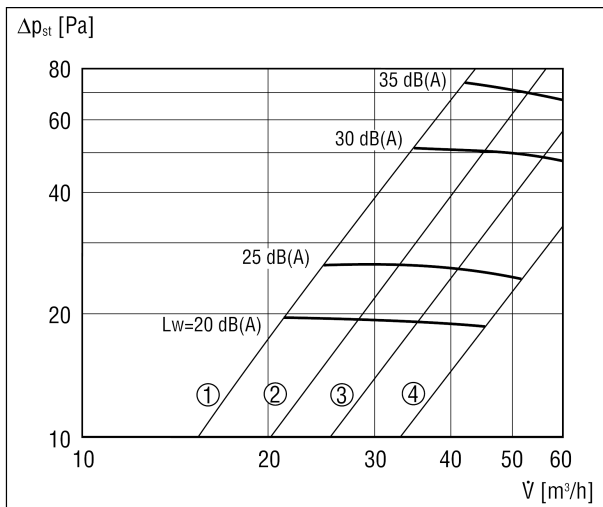

AZE 100 P

Short description

Adjustable supply and exhaust air grille with PP120 filter, DN 100

Article number 0059.0962

Technical data

Air direction	Ventilation and air extraction
Installation	Inside
Installation site	Wall
Type of installation	Surface-mounted
Material	Synthetic material
Colour	Traffic white, similar to RAL 9016
Weight	0,2 kg
Weight including packaging	0,166 kg
Filter class	PPI 20
Suitable for nominal size	100 mm
Width	150 mm
Height	150 mm
Depth	51,5 mm
Width with packaging	150 mm
Height with packaging	50 mm
Depth with packaging	150 mm
Ambient temperature	60 °C
Packing unit	1 piece
Range	K
GTIN (EAN)	4012799599623

AZE 100 P

Characteristic curve AZE 100 P - Exhaust air pressure loss

- ① free opening 90°
- ② free opening 135°
- ③ free opening 180°
- ④ free opening 270°

Characteristic curve AZE 100 P - Supply air pressure loss

- ① free opening 90°
- ② free opening 135°
- ③ free opening 180°
- ④ free opening 270°

AZE 100 P

Dimensioned drawing [mm]