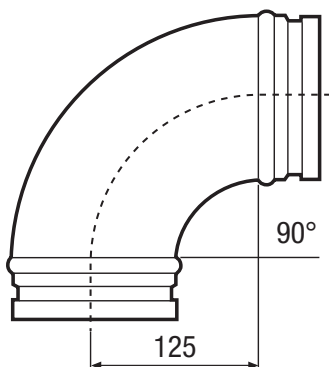

B90-125

Short description

90° elbow, drawn incl. lip seal, DN 125, for connecting folded spiral-seam ducts to the WS 120 Trio, WS 160 Flat or WS 170 central ventilation units. Alternative to the SVR 125 plug connector

Article number 0055.0312

Technical data

Type of installation	Recessed-mounted
Material	Sheet steel
Weight	0,6 kg
Weight including packaging	0,6 kg
Nominal size	125 mm
Width	235 mm
Height	235 mm
Depth	235 mm
Width with packaging	235 mm
Height with packaging	235 mm
Depth with packaging	235 mm
Ambient temperature	60 °C
Packing unit	1 piece
Range	K
GTIN (EAN)	4012799553120

Dimensioned drawing [mm]

B90-125