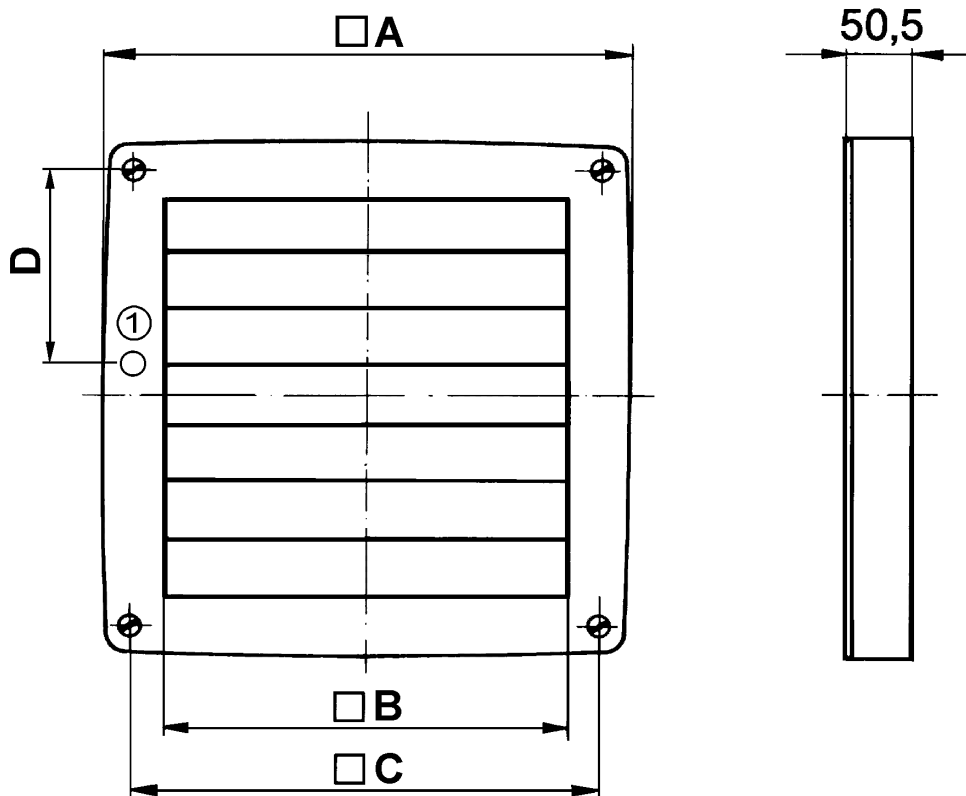

## Short description

Electric shutter with bimetal cap for ventilation channels, DN 315

Article number 0093.0902

## Technical data

Type of voltage	Alternating current
Rated voltage	230 V
Frequency	50 Hz/60 Hz
Nominal output	25 W
$I_{nom}$	0,1 A
$I_{max}$	1,8 A
Starting current	1,8 A / 1 s
Degree of protection	IP 55
Drive	Bimetal
Installation	outside
Installation site	Wall
Installation position	vertical
Material	Synthetic material
Colour	Traffic white, similar to RAL 9016
Lamella colour	Silver grey
Weight	1,85 kg
Weight including packaging	2,09 kg
Type of shutter	electrical
Suitable for nominal size	315 mm
Width	430 mm
Height	430 mm
Depth	50,5 mm
Width with packaging	440 mm
Height with packaging	440 mm
Depth with packaging	60 mm
Ambient temperature	40 °C
Packing unit	1 piece
Range	C
GTIN (EAN)	4012799939023

# BK 31

Dimensioned drawing [mm]

A	B	C	D
430	320	380	135,5

① Cable entry