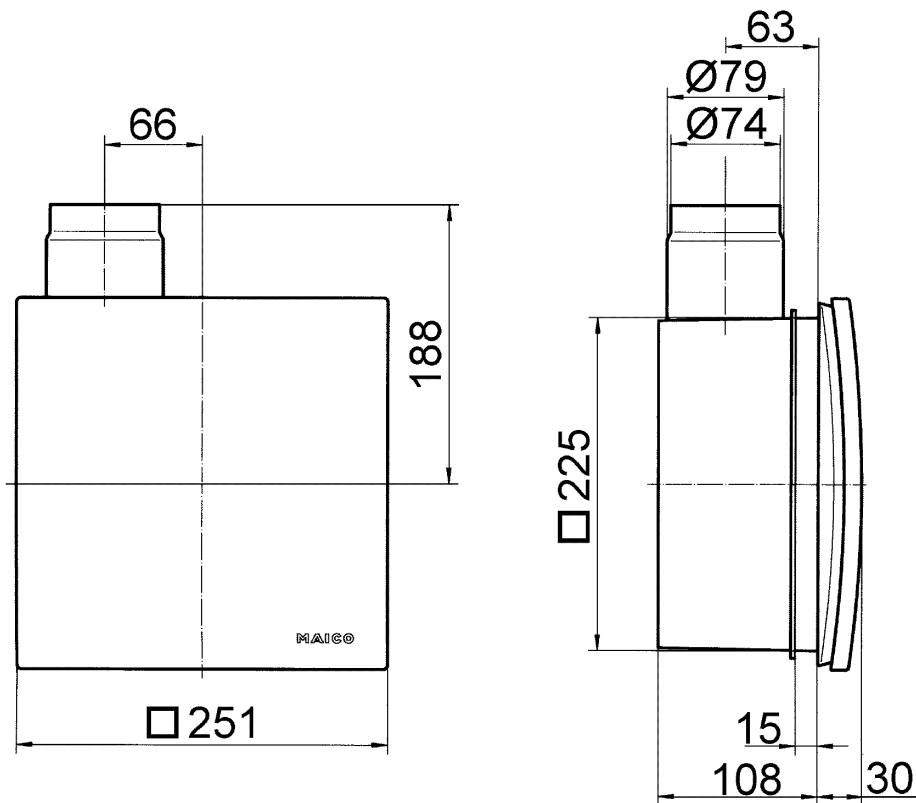

Centro-M

Short description

Manual exhaust air element for centralised ventilation units, 30 m³/h to 65 m³/h

Application examples

Bathroom, Kitchen, Multiple family unit, Day room, Dining room

Article number 0084.0182

Technical data

Model	manual
Air flow volume	20 m³/h / 40 m³/h
Minimum air flow volume	30 m³/h
Air direction	Air extraction
Degree of protection	IP X5
Installation site	Wall / Ceiling
Type of installation	Recessed-mounted
System type	Centralised
Material	Synthetic material
Colour	Traffic white, similar to RAL 9016
Weight	0,85 kg
Weight including packaging	1,14 kg
Filter class	ISO Coarse 30 % (G2)
Width	251 mm
Height	251 mm
Depth	138 mm
Width with packaging	280 mm
Height with packaging	280 mm
Depth with packaging	155 mm
Sound pressure level	26 dB(A) / 33 dB(A) (Specifications in accordance with DIN 18017-3 at an equivalent absorption area $A_L = 10 \text{ m}^2$)
Packing unit	1 piece
Range	B
GTIN (EAN)	4012799841821

Centro-M

Dimensioned drawing [mm]

Centro-M / Centro-E / Centro-H exhaust air element with ER-UP/G or ER-UPD recessed-mounted housing