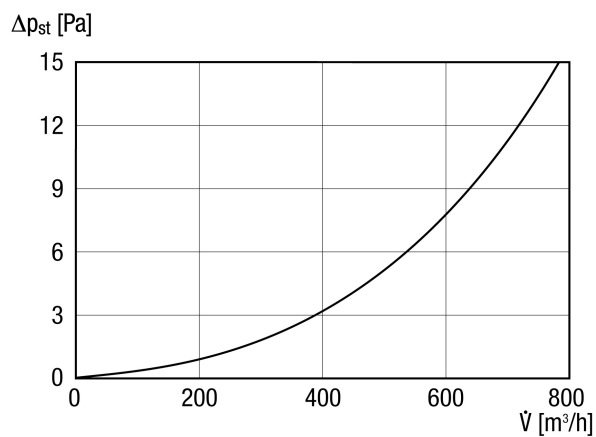

DF 125 T

Short description

Roof outlet with roof cowl, colour: terracotta, DN 125 connection

Article number 0092.0373

Technical data

Air direction	Ventilation and air extraction
Material	Synthetic material
Colour	Terracotta
Weight	1,2 kg
Weight including packaging	1,92 kg
Nominal size	125 mm
Width	840 mm
Height	815 mm
Depth	275 mm
Width with packaging	840 mm
Height with packaging	275 mm
Depth with packaging	275 mm
Packing unit	1 piece
Range	B
GTIN (EAN)	4012799923732

DF 125 T

Characteristic curve

Dimensioned drawing [mm]

DF 125 with DP 125 A
For flat roofs

DF 125 T

Dimensioned drawing [mm]

DF 125 with DP 125 TF/SF/TB/SB
For pitched roofs