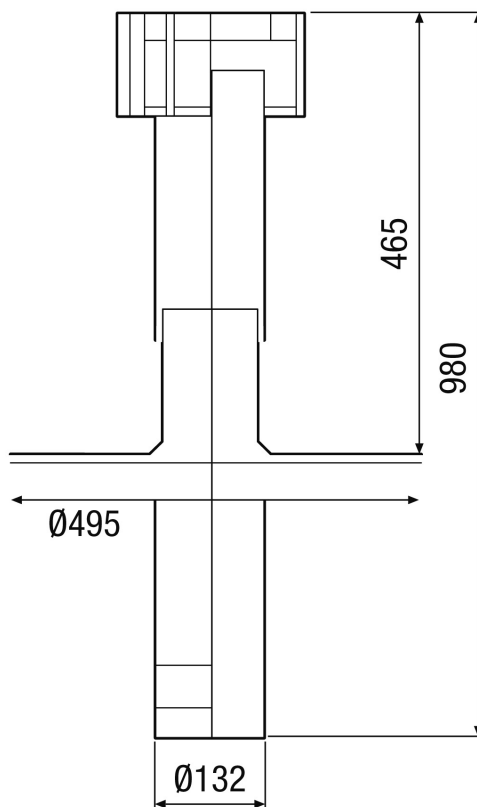

DF 125 T

Short description

Roof outlet with roof cowl, colour: terracotta, DN 125 connection

Article number 0092.0373

Technical data

Air direction	Ventilation and air extraction
Material	Synthetic material
Colour	Terracotta
Weight	1,2 kg
Weight including packaging	1,92 kg
Nominal size	125 mm
Width	840 mm
Height	815 mm
Depth	275 mm
Width with packaging	840 mm
Height with packaging	275 mm
Depth with packaging	275 mm
Packing unit	1 piece
Range	B
GTIN (EAN)	4012799923732

DF 125 T

Characteristic curve

Dimensioned drawing [mm]

DF 125 with DP 125 A
For flat roofs

DF 125 T

Dimensioned drawing [mm]

DF 125 with DP 125 TF/SF/TB/SB
For pitched roofs