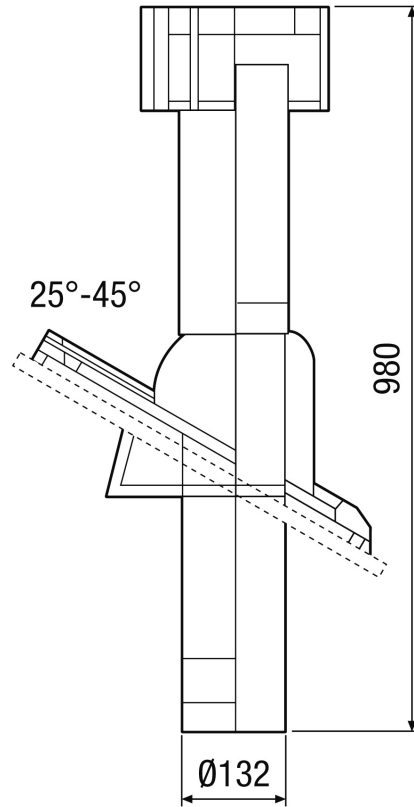

DF 125 T

Short description

Roof outlet with roof cowl, colour: terracotta, DN 125 connection

Article number 0092.0373

Technical data

Air direction	Ventilation and air extraction
Material	Synthetic material
Colour	Terracotta
Weight	1,2 kg
Weight including packaging	1,92 kg
Nominal size	125 mm
Width	840 mm
Height	815 mm
Depth	275 mm
Width with packaging	840 mm
Height with packaging	275 mm
Depth with packaging	275 mm
Packing unit	1 piece
Range	B
GTIN (EAN)	4012799923732

DF 125 T

Characteristic curve

Dimensioned drawing [mm]

DF 125 with DP 125 A
For flat roofs

DF 125 T

Dimensioned drawing [mm]

DF 125 with DP 125 TF/SF/TB/SB
For pitched roofs