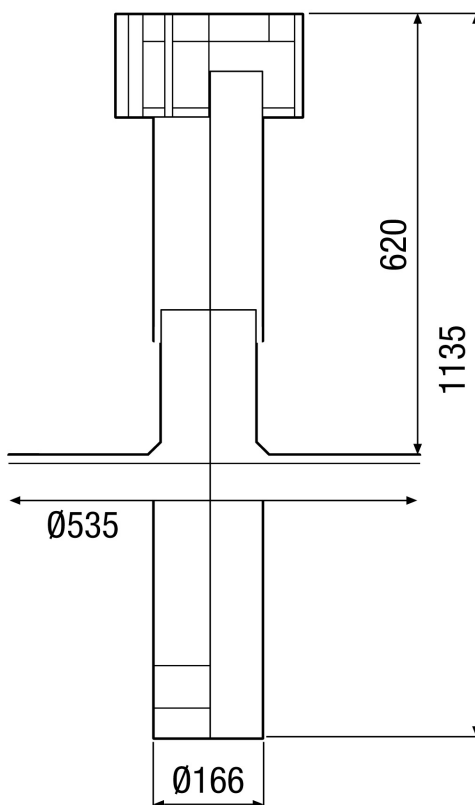

DF 160 S

Short description

Roof outlet with roof cowl, colour: black, DN 160 connection

Article number 0092.0375

Technical data

Air direction	Ventilation and air extraction
Material	Synthetic material
Colour	Black
Weight	2,1 kg
Weight including packaging	3,43 kg
Nominal size	160 mm
Width	340 mm
Height	1.135 mm
Depth	340 mm
Width with packaging	341 mm
Height with packaging	1.180 mm
Depth with packaging	341 mm
Packing unit	1 piece
Range	B
GTIN (EAN)	4012799923756

DF 160 S

Characteristic curve

Dimensioned drawing [mm]

DF 160 S with DP 160 A
For flat roofs

DF 160 S

Dimensioned drawing [mm]

DF 160 S with DP 160 SB
For pitched roofs