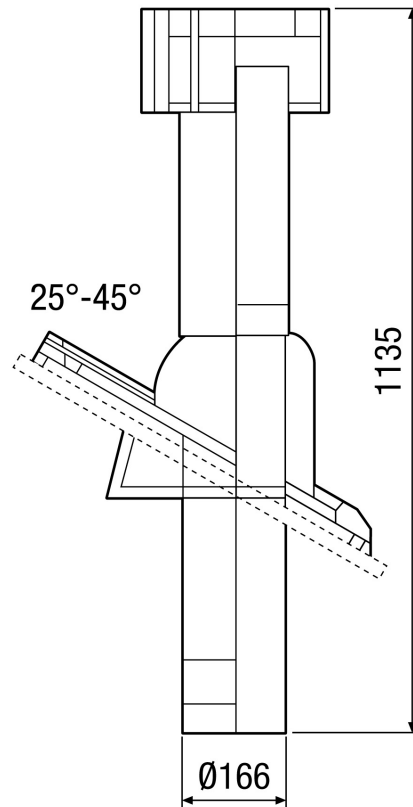

DF 160 S

Short description

Roof outlet with roof cowl, colour: black, DN 160 connection

Article number 0092.0375

Technical data

Air direction	Ventilation and air extraction
Material	Synthetic material
Colour	Black
Weight	2,1 kg
Weight including packaging	3,43 kg
Nominal size	160 mm
Width	340 mm
Height	1.135 mm
Depth	340 mm
Width with packaging	341 mm
Height with packaging	1.180 mm
Depth with packaging	341 mm
Packing unit	1 piece
Range	B
GTIN (EAN)	4012799923756

DF 160 S

Characteristic curve

Dimensioned drawing [mm]

DF 160 S with DP 160 A
For flat roofs

DF 160 S

Dimensioned drawing [mm]

DF 160 S with DP 160 SB
For pitched roofs