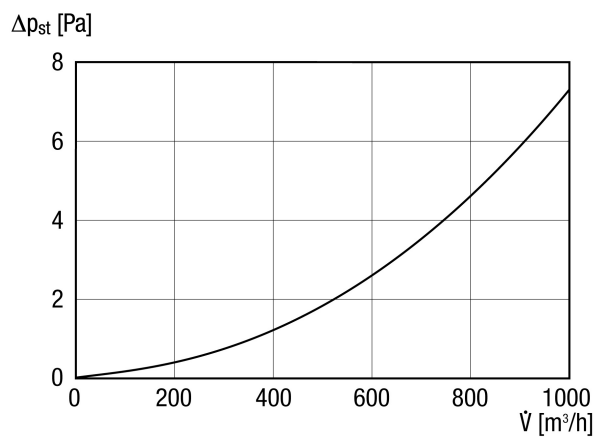

DF 160 S

Short description

Roof outlet with roof cowl, colour: black, DN 160 connection

Article number 0092.0375

Technical data

Air direction	Ventilation and air extraction
Material	Synthetic material
Colour	Black
Weight	2,1 kg
Weight including packaging	3,43 kg
Nominal size	160 mm
Width	340 mm
Height	1.135 mm
Depth	340 mm
Width with packaging	341 mm
Height with packaging	1.180 mm
Depth with packaging	341 mm
Packing unit	1 piece
Range	B
GTIN (EAN)	4012799923756

DF 160 S

Characteristic curve

Dimensioned drawing [mm]

DF 160 S with DP 160 A
For flat roofs

DF 160 S

Dimensioned drawing [mm]

DF 160 S with DP 160 SB
For pitched roofs