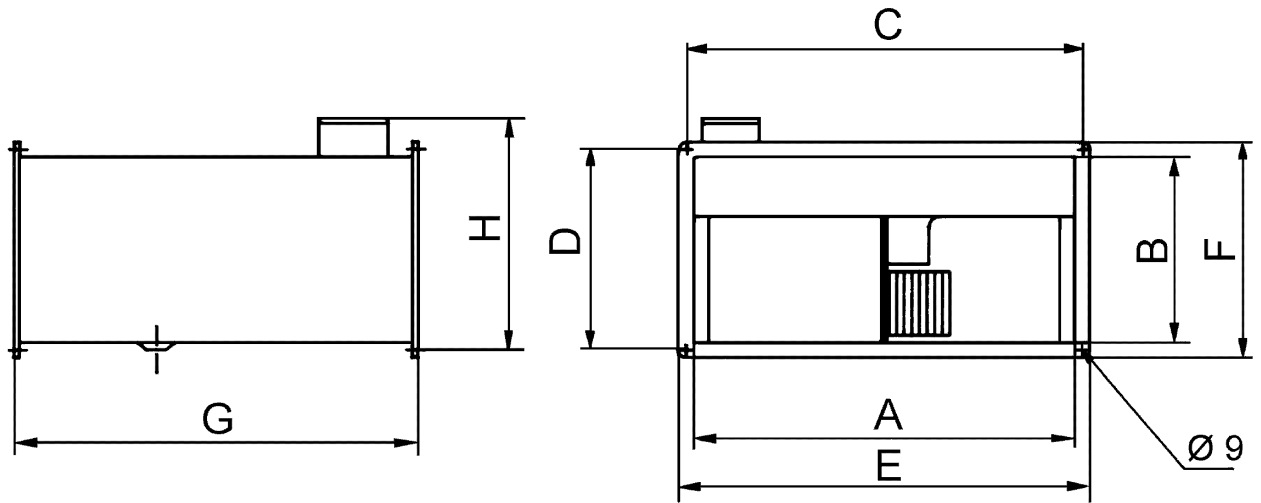

L_{WA6} = free outlet sound power level in dB.

DPK 35/6 A

Dimensioned drawing [mm]

A	B	C	D	E	F	G	H
700	400	720	420	740	440	780	472