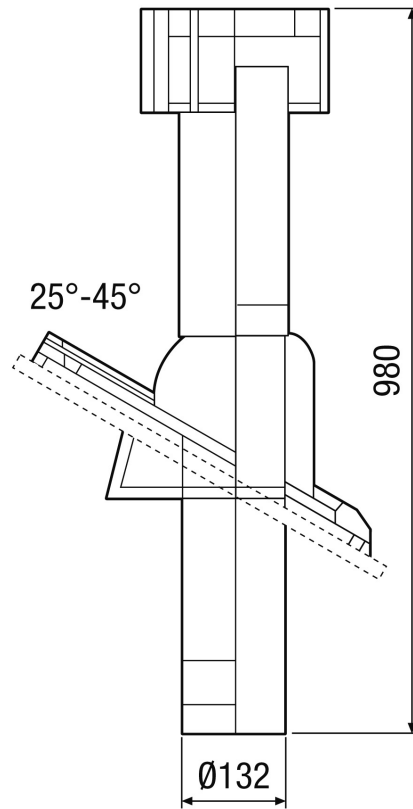

DP 125 SB

Short description

Universal roofing tile with bitumen shaping part, colour: black, for connection diameter: 125 mm

Article number 0092.0379

Technical data

Air direction	Ventilation and air extraction
Material	Bitumen
Colour	Black / bitumen
Weight	1 kg
Weight including packaging	1,63 kg
Nominal size	125 mm
Width	525 mm
Height	230 mm
Depth	345 mm
Width with packaging	525 mm
Height with packaging	165 mm
Depth with packaging	345 mm
Packing unit	1 piece
Range	B
GTIN (EAN)	4012799923794

DP 125 SB

Dimensioned drawing [mm]

DF 125 with DP 125 TF/SF/TB/SB
For pitched roofs