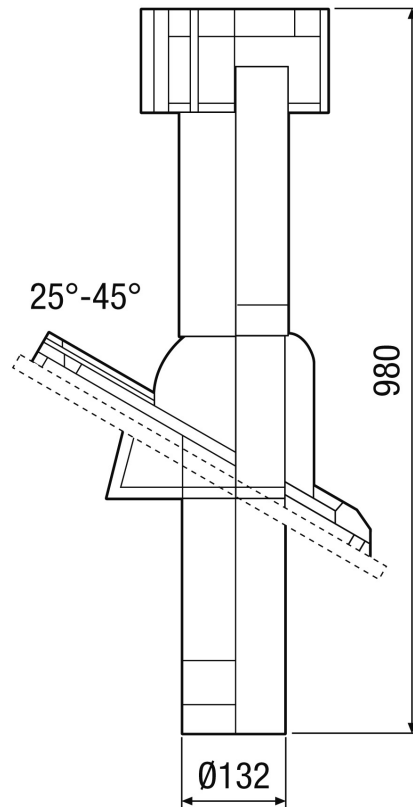

DP 125 TF

Short description

Roofing tile for DF 125, Frankfurt/Finkenbergr model, plastic, colour: terracotta, DN 125 connection

Article number 0092.0376

Technical data

Air direction	Ventilation and air extraction
Material	Synthetic material
Colour	Terracotta
Weight	0,4 kg
Weight including packaging	1,02 kg
Nominal size	125 mm
Width	535 mm
Height	330 mm
Depth	345 mm
Width with packaging	535 mm
Height with packaging	160 mm
Depth with packaging	345 mm
Packing unit	1 piece
Range	B
GTIN (EAN)	4012799923763

DP 125 TF

Dimensioned drawing [mm]

DF 125 with DP 125 TF/SF/TB/SB
For pitched roofs