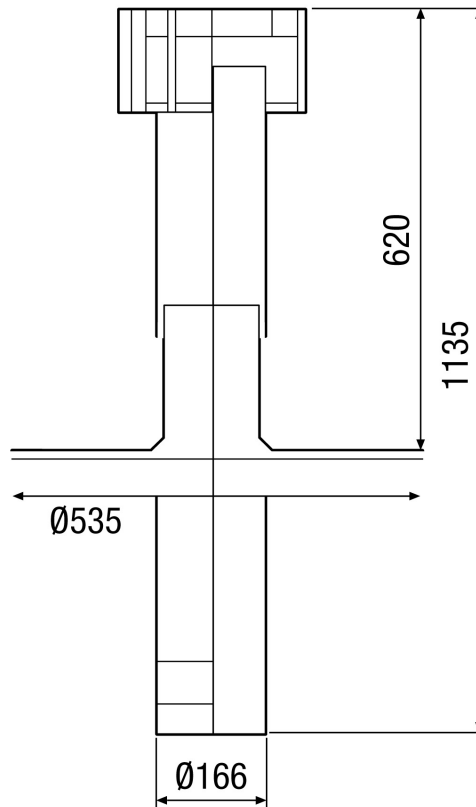

DP 160 A

Short description

Flat roof tile with aluminium flange for DF 160

Article number 0092.0383

Technical data

| | |
|----------------------------|--------------------------------|
| Air direction | Ventilation and air extraction |
| Material | Aluminium |
| Colour | Aluminium |
| Weight | 0,6 kg |
| Weight including packaging | 1,7 kg |
| Nominal size | 160 mm |
| Width | 535 mm |
| Height | 535 mm |
| Depth | 550 mm |
| Width with packaging | 550 mm |
| Height with packaging | 210 mm |
| Depth with packaging | 550 mm |
| Packing unit | 1 piece |
| Range | B |
| GTIN (EAN) | 4012799923831 |

DP 160 A

Dimensioned drawing [mm]

DF 160 S with DP 160 A
For flat roofs