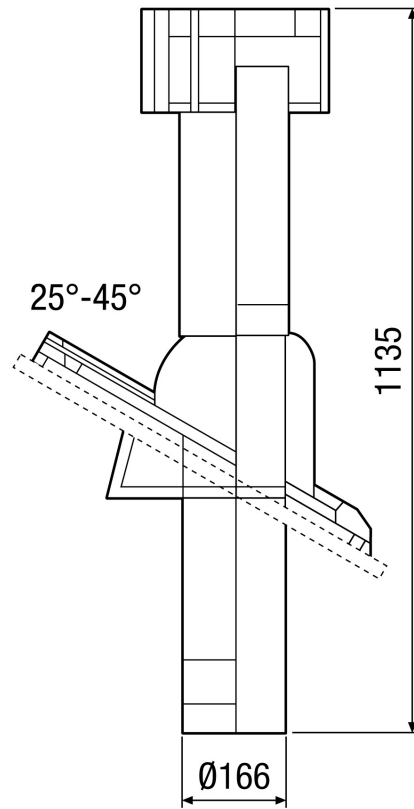

DP 160 SB

Short description

Roofing tile for DF 160, with universal bitumen moulding, colour: black/bitumen, DN 160 connection

Article number 0092.0380

Technical data

Air direction	Ventilation and air extraction
Material	Bitumen
Colour	Black / bitumen
Weight	1,2 kg
Weight including packaging	1,76 kg
Nominal size	160 mm
Width	520 mm
Height	330 mm
Depth	355 mm
Width with packaging	520 mm
Height with packaging	170 mm
Depth with packaging	355 mm
Packing unit	1 piece
Range	B
GTIN (EAN)	4012799923800

DP 160 SB

Dimensioned drawing [mm]

DF 160 S with DP 160 SB
For pitched roofs