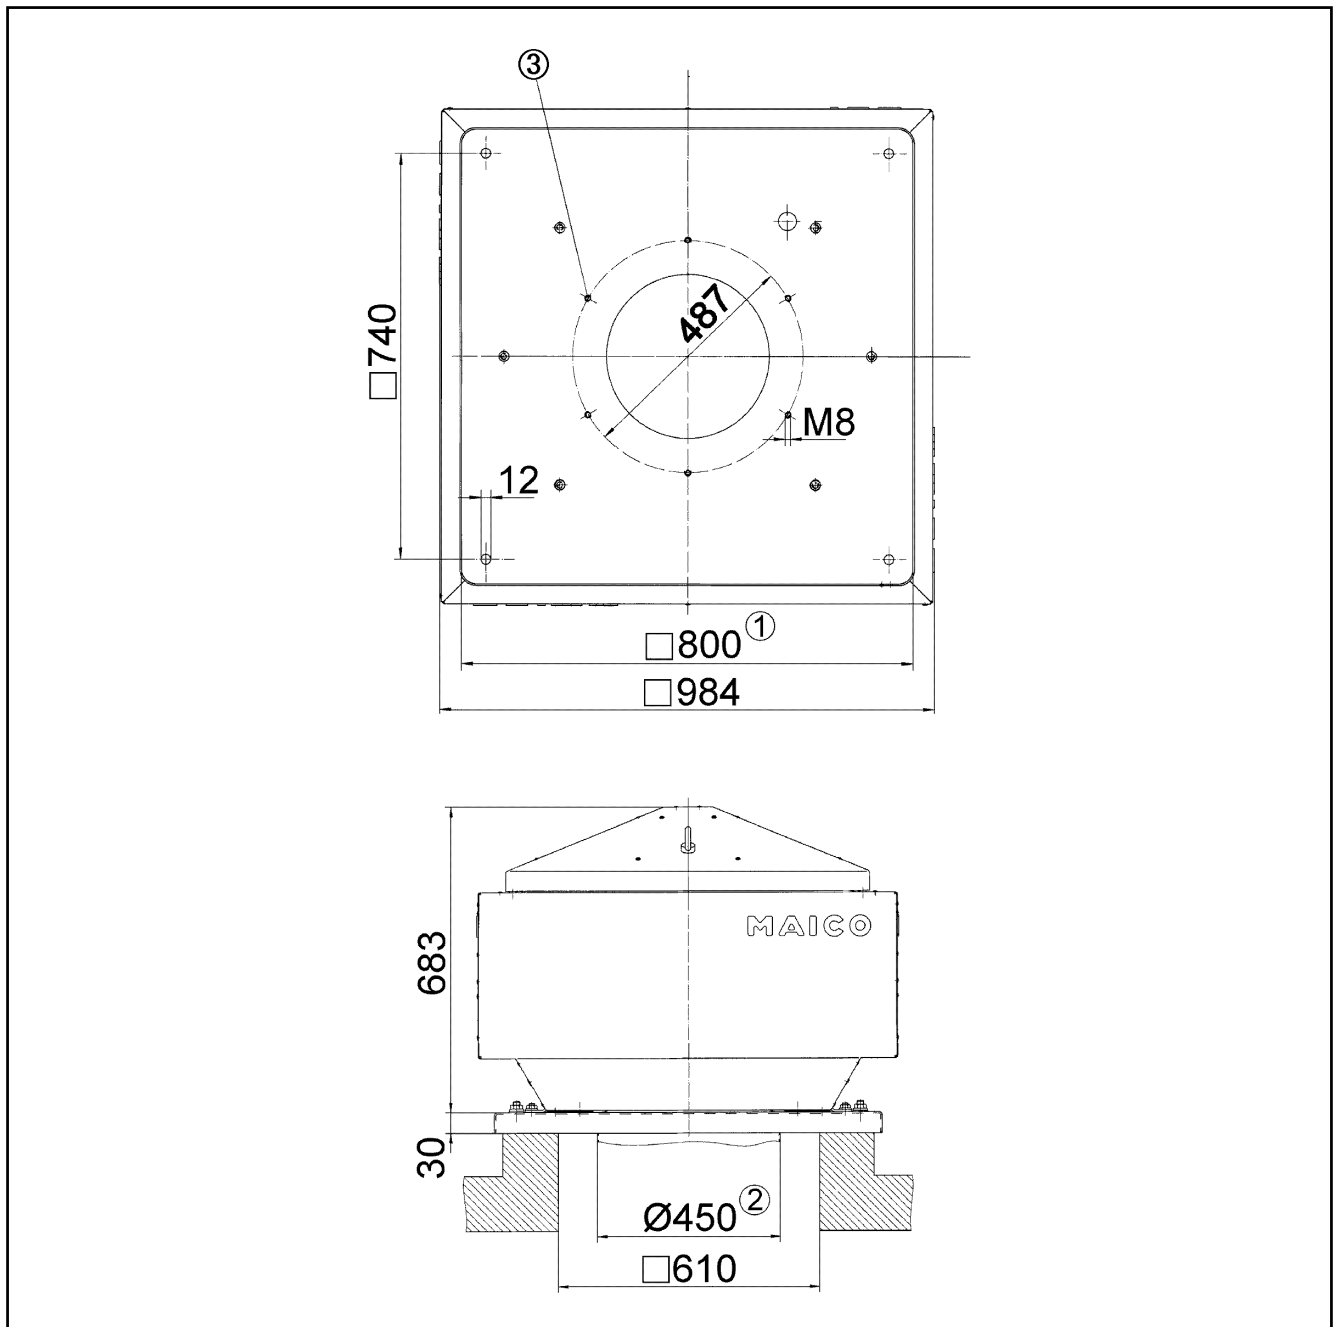

## Technical data

Air flow volume	6.200 m <sup>3</sup> /h
Rotating speed	930 1/min
Speed controllable	–
Reversing capacity	–
Type of voltage	Alternating current
Rated voltage	400 V
Nominal output	750 W
I <sub>nom</sub>	1,5 A
I <sub>max</sub>	1,7 A
Degree of protection	IP 55
Insulation class	B
Installation site	Roof
Installation position	vertical
Material	Sheet steel, galvanised
Weight	82
Shutter	integrated
Type of shutter	Airstream-operated opening/closing
Nominal size	450 mm
Airstream temperature at nominal current	60 °C
Airstream temperature at I <sub>Max</sub>	-20 °C up to 60 °C
Packing unit	1 piece
Range	C
GTIN (EAN)	4012799871118

## Characteristic curve

# DRD 45/6 B

Dimensioned drawing [mm]

- ① Clear width
- ② External duct diameter
- ③ Number of holes: 12