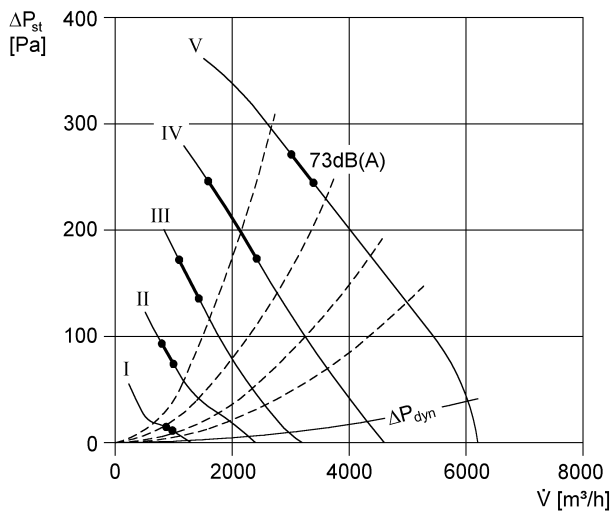

DRD 45/6 B

	63 Hz	125 Hz	250 Hz	500 Hz	1 kHz	2 kHz	4 kHz	8 kHz	Total
L_{WA5}, S2 (dB(A))	42	42	47	46	44	56	33	21	58
L_{WA5}, S3 (dB(A))	49	49	60	56	51	60	48	32	64
L_{WA5}, S4 (dB(A))	50	65	63	67	60	58	65	45	72
L_{WA5}, S5 (dB(A))	52	72	71	69	67	66	71	56	78
L_{WA8}, S1 (dB(A))	25	41	38	40	52	30	19	9	53
L_{WA8}, S2 (dB(A))	45	45	52	51	49	56	39	29	59
L_{WA8}, S3 (dB(A))	51	50	63	60	58	59	50	45	67
L_{WA8}, S4 (dB(A))	53	66	65	70	67	62	66	57	75
L_{WA8}, S5 (dB(A))	56	69	72	75	74	71	73	67	81

L_{WA5}= free inlet sound power level in dB.

L_{WA8}= housing and free outlet sound power level in dB.

Characteristic curve