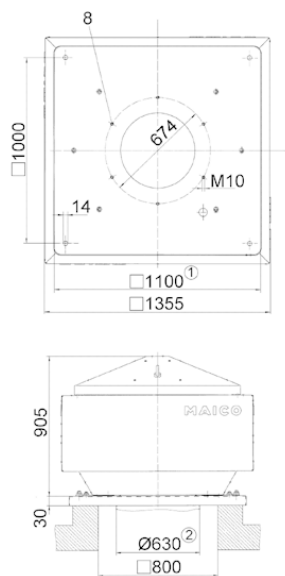

## Technical data

Air flow volume	14.000 m³/h
Rotating speed	715 1/min
Nominal output	1.950 W
I <sub>nom</sub>	4 A
I <sub>max</sub>	5 A
Pole-changeable	–
Installation site	Roof
Installation position	vertical
Material	Sheet steel, galvanised
Weight	240
Airstream temperature at nominal current	60 °C
Packing unit	1 piece
Range	C
GTIN (EAN)	4012799871194

## Characteristic curve

## Dimensioned drawing [mm]

- ① Clear width
- ② External duct diameter