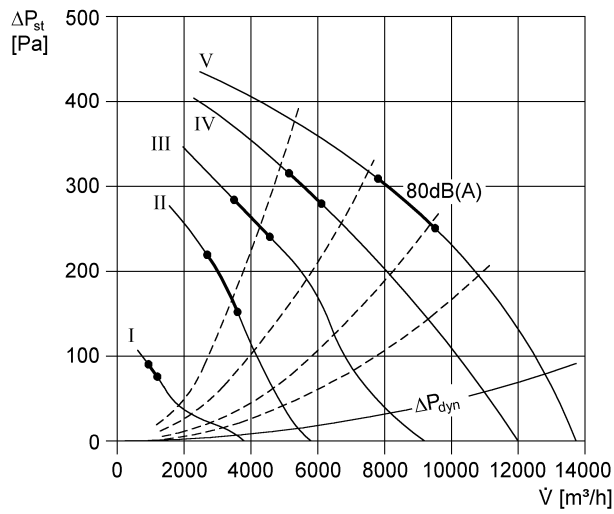

## Technical data

Air flow volume	14.000 m³/h
Rotating speed	715 1/min
Nominal output	1.950 W
I <sub>nom</sub>	4 A
I <sub>max</sub>	5 A
Pole-changeable	–
Installation site	Roof
Installation position	vertical
Material	Sheet steel, galvanised
Weight	240
Airstream temperature at nominal current	60 °C
Packing unit	1 piece
Range	C
GTIN (EAN)	4012799871194

## Sound power level in octave range

	63 Hz	125 Hz	250 Hz	500 Hz	1 kHz	2 kHz	4 kHz	8 kHz	Total
L <sub>WA5, high</sub> (dB(A))	–	65	75	80	80	73	70	–	84

L<sub>WA5</sub>= free inlet sound power level in dB.

## Characteristic curve