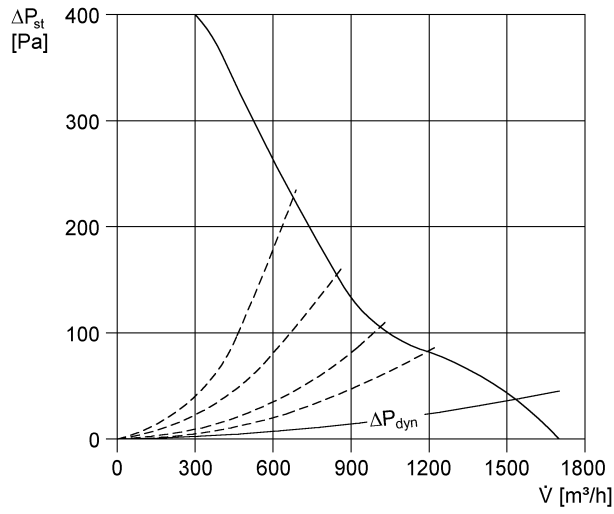

DZD 25/2 A-Ex

Short description

Axial roof fan, with horizontal air outlet, DN 250, three-phase AC, explosion proof

Article number 0087.0761

Technical data

Air flow volume	1.700 m ³ /h
Rotating speed	2.835 1/min
Nominal output	200 W
I _{nom}	0,36 A
I _{max}	0,36 A
Weight	17,6
I _A /I _N	4,9
Certified as explosion proof	84/3885
Packing unit	1 piece
Range	C
GTIN (EAN)	4012799877615

Sound power level in octave range

	63 Hz	125 Hz	250 Hz	500 Hz	1 kHz	2 kHz	4 kHz	8 kHz	Total
L _{WA5, high} (dB(A))	-	-	-	-	-	-	-	-	87

L_{WA5}= free inlet sound power level in dB.

DZD 25/2 A-Ex

Characteristic curve

Dimensioned drawing [mm]