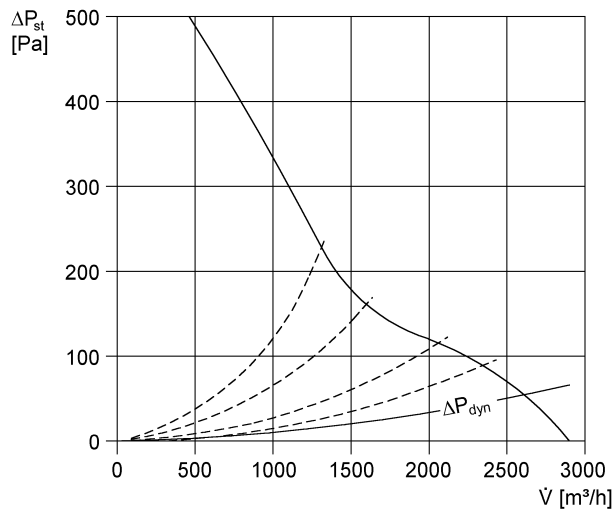

DZD 30/2 A-Ex

Short description

Axial roof fan, with horizontal air outlet, DN 300, three-phase AC, explosion proof

Article number 0087.0767

Technical data

Air flow volume	2.900 m ³ /h
Rotating speed	2.730 1/min
Nominal output	470 W
I _{nom}	0,92 A
I _{max}	0,92 A
Weight	25
I _A /I _N	4,5
Certified as explosion proof	84/3889
Packing unit	1 piece
Range	C
GTIN (EAN)	4012799877677

Sound power level in octave range

	63 Hz	125 Hz	250 Hz	500 Hz	1 kHz	2 kHz	4 kHz	8 kHz	Total
L _{WA5, high} (dB(A))	-	-	-	-	-	-	-	-	91

L_{WA5}= free inlet sound power level in dB.

DZD 30/2 A-Ex

Characteristic curve

Dimensioned drawing [mm]