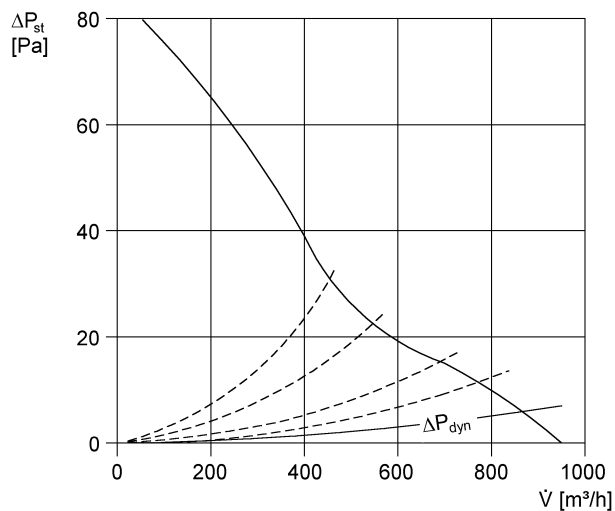

DZD 30/6 A-Ex

Characteristic curve