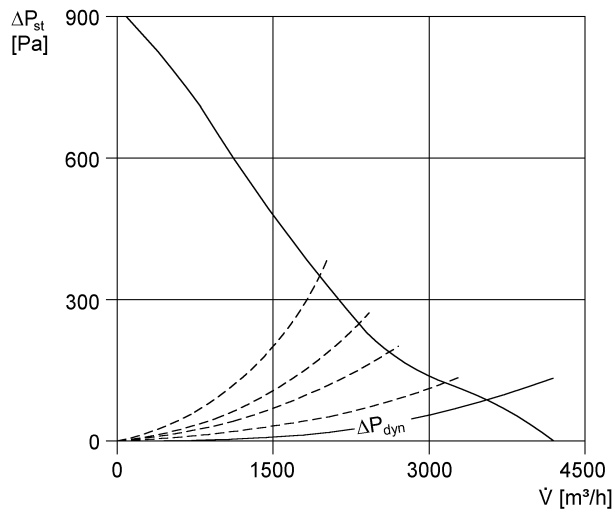

DZD 35/2 A-Ex

Short description

Axial roof fan, with horizontal air outlet, DN 355, three-phase AC, explosion proof

Article number 0087.0772

Technical data

| | |
|--------------------------------|-------------------------|
| Air flow volume | 4.450 m ³ /h |
| Rotating speed | 2.750 1/min |
| Nominal output | 900 W |
| I _{nom} | 1,81 A |
| I _{max} | 1,92 A |
| Weight | 35 |
| I _A /I _N | 5,7 |
| Certified as explosion proof | 84/3893 |
| Packing unit | 1 piece |
| Range | C |
| GTIN (EAN) | 4012799877721 |

Sound power level in octave range

| | 63 Hz | 125 Hz | 250 Hz | 500 Hz | 1 kHz | 2 kHz | 4 kHz | 8 kHz | Total |
|-----------------------------------|-------|--------|--------|--------|-------|-------|-------|-------|-------|
| L _{WA5, high} (dB(A)) | - | - | - | - | - | - | - | - | 97 |

L_{WA5}= free inlet sound power level in dB.

DZD 35/2 A-Ex

Characteristic curve

Dimensioned drawing [mm]