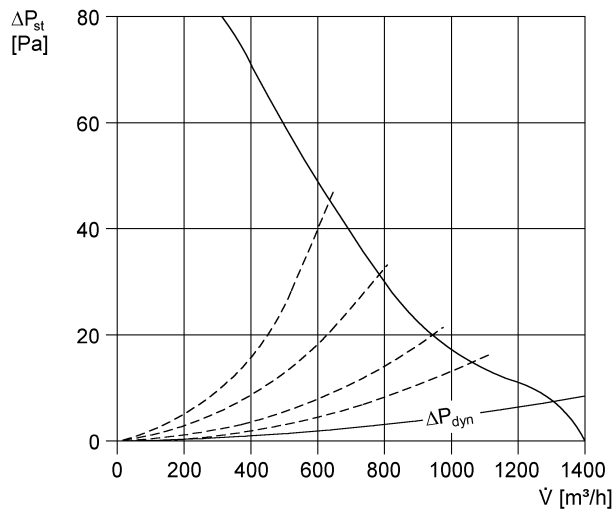

DZD 35/6 A-Ex

Short description

Axial roof fan, with horizontal air outlet, DN 355, three-phase AC, explosion proof

Article number 0087.0770

Technical data

Air flow volume	1.370 m ³ /h
Rotating speed	985 1/min
Nominal output	115 W
I _{nom}	0,62 A
I _{max}	0,67 A
Weight	28,6
I _A /I _N	2,6
Certified as explosion proof	84/3890
Packing unit	1 piece
Range	C
GTIN (EAN)	4012799877707

Sound power level in octave range

	63 Hz	125 Hz	250 Hz	500 Hz	1 kHz	2 kHz	4 kHz	8 kHz	Total
L _{WA5, high} (dB(A))	-	-	-	-	-	-	-	-	69

L_{WA5}= free inlet sound power level in dB.

DZD 35/6 A-Ex

Characteristic curve

Dimensioned drawing [mm]