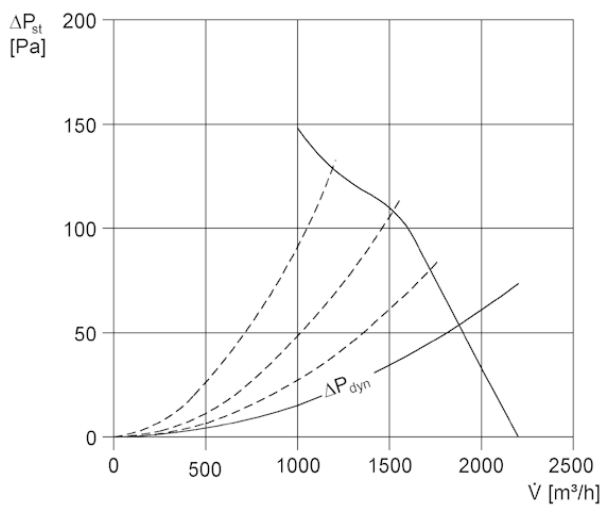

## Technical data

Model	Square wall plate
Air flow volume	2.200 m <sup>3</sup> /h
Rotating speed	2.835 1/min
Power consumption	200 W
I <sub>max</sub>	0,36 A
Weight	7,94
Packing unit	1 piece
Range	C
GTIN (EAN)	4012799837619

## Sound power level in octave range

	63 Hz	125 Hz	250 Hz	500 Hz	1 kHz	2 kHz	4 kHz	8 kHz	Total
L <sub>WA7, high</sub> (dB(A))	-	-	-	-	-	-	-	-	81

L<sub>WA7</sub>= housing and free inlet sound power level in dB.

## Characteristic curve