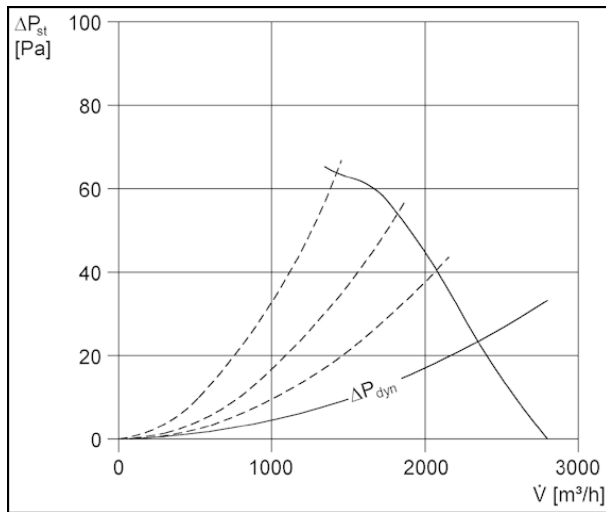

DZQ 35/6 A-Ex

Short description

Axial wall fan with square wall plate, DN 350, three-phase AC, explosion proof

Article number 0083.0770

Technical data

Model	Square wall plate
Air flow volume	1.850 m ³ /h
Rotating speed	985 1/min
Power consumption	115 W
I _{max}	0,61 A
Weight	12,8
Packing unit	1 piece
Range	C
GTIN (EAN)	4012799837701

Sound power level in octave range

	63 Hz	125 Hz	250 Hz	500 Hz	1 kHz	2 kHz	4 kHz	8 kHz	Total
L _{WA7, high} (dB(A))	-	-	-	-	-	-	-	64	-

L_{WA7}= housing and free inlet sound power level in dB.

DZQ 35/6 A-Ex

Characteristic curve

Dimensioned drawing [mm]