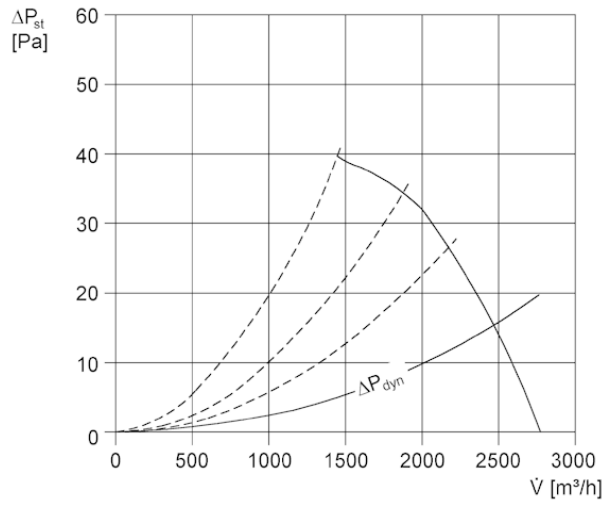

DZQ 40/6 A-Ex

Short description

Axial wall fan with square wall plate, DN 400, three-phase AC, explosion proof

Article number 0083.0775

Technical data

Model	Square wall plate
Air flow volume	2.800 m ³ /h
Rotating speed	975 1/min
Power consumption	150 W
I _{max}	0,62 A
Weight	14,5
Packing unit	1 piece
Range	C
GTIN (EAN)	4012799837756

Sound power level in octave range

	63 Hz	125 Hz	250 Hz	500 Hz	1 kHz	2 kHz	4 kHz	8 kHz	Total
L _{WA7, high} (dB(A))	-	-	-	-	-	-	-	-	68

L_{WA7}= housing and free inlet sound power level in dB.

DZQ 40/6 A-Ex

Characteristic curve

Dimensioned drawing [mm]