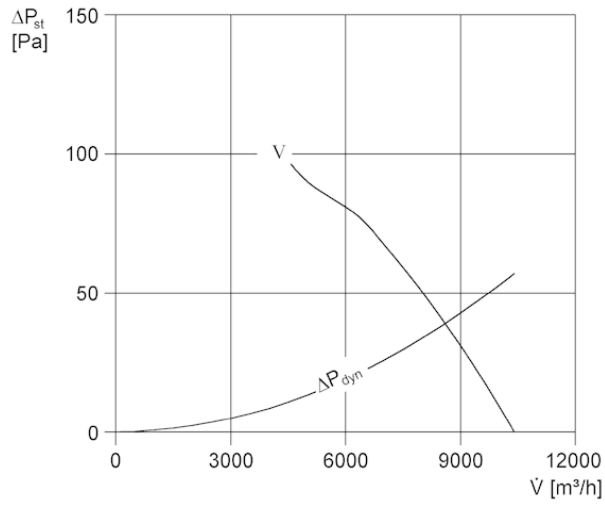

DZQ 60/6 A-Ex

Short description

Axial wall fan with square wall plate, DN 600, three-phase AC, explosion proof

Article number 0083.0795

Technical data

Model	Square wall plate
Air flow volume	10.400 m ³ /h
Rotating speed	890 1/min
Power consumption	570 W
I _{max}	1,05 A
Weight	29,4
Packing unit	1 piece
Range	C
GTIN (EAN)	4012799837954

Sound power level in octave range

	63 Hz	125 Hz	250 Hz	500 Hz	1 kHz	2 kHz	4 kHz	8 kHz	Total
L _{WA7, high} (dB(A))	-	-	-	-	-	-	-	-	78

L_{WA7}= housing and free inlet sound power level in dB.

DZQ 60/6 A-Ex

Characteristic curve

Dimensioned drawing [mm]