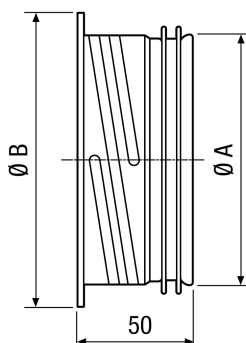

EBR 15

Short description

Mounting frame for TFA 15 or TFZ 15 metal disk valve

Article number 0092.0495

Technical data

Air direction	Ventilation and air extraction
Material	Sheet steel, galvanised
Colour	galvanised
Weight	0,1 kg
Weight including packaging	0,1 kg
Suitable for nominal size	150 mm
Width	175 mm
Height	175 mm
Depth	50 mm
Width with packaging	175 mm
Height with packaging	175 mm
Depth with packaging	50 mm
Packing unit	1 piece
Range	C
GTIN (EAN)	4012799924951

Dimensioned drawing [mm]

A	B
150	175

EBR 15