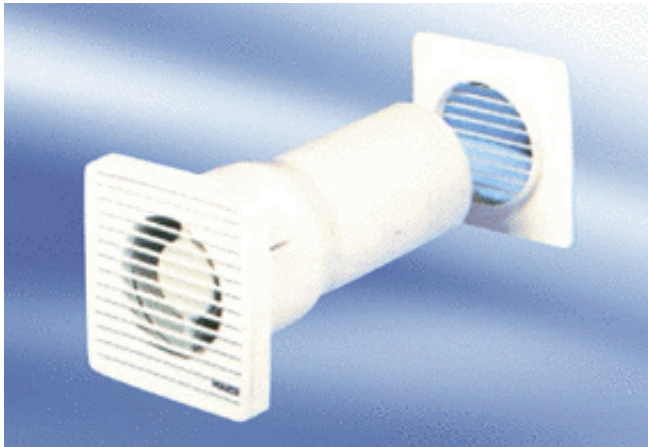

## Short description

Wall-mounted fan for bathroom and WC, with wall sleeve and fixed internal and external grille, model with time delay switch

## Technical data

Model	Time delay switch
Air flow volume	150 m <sup>3</sup> /h
Rotating speed	2.600 1/min
Type of voltage	Alternating current
Rated voltage	230 V
Power consumption	18 W
I <sub>max</sub>	0,13 A
Degree of protection	IP 44
Installation site	Wall / Ceiling
Installation position	any
Material	Synthetic material
Colour	Traffic white, similar to RAL 9016
Pulley integrated	–
Packing unit	1 piece