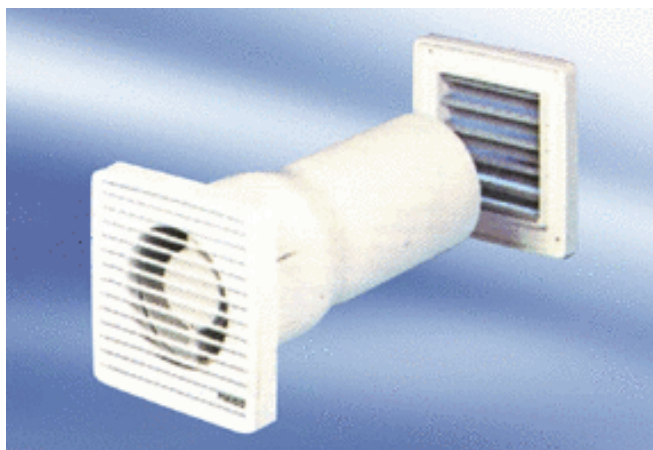

ECA 10-4 VZ

Short description

Wall-mounted fan for bathroom and WC, with wall sleeve, fixed internal grille and airstream-operated external shutter, model with time delay switch

Application examples

Bathroom, WC, Storage room, Larder, Cellar

Article number 080021

Technical data

Model	Time delay switch
Air flow volume	150 m ³ /h
Rotating speed	2.600 1/min
Type of voltage	Alternating current
Rated voltage	230 V
Power consumption	18 W
I _{max}	0,13 A
Degree of protection	IP 44
Installation site	Wall / Ceiling
Installation position	any
Material	Synthetic material
Colour	Traffic white, similar to RAL 9016
Pulley integrated	–
Packing unit	1 piece