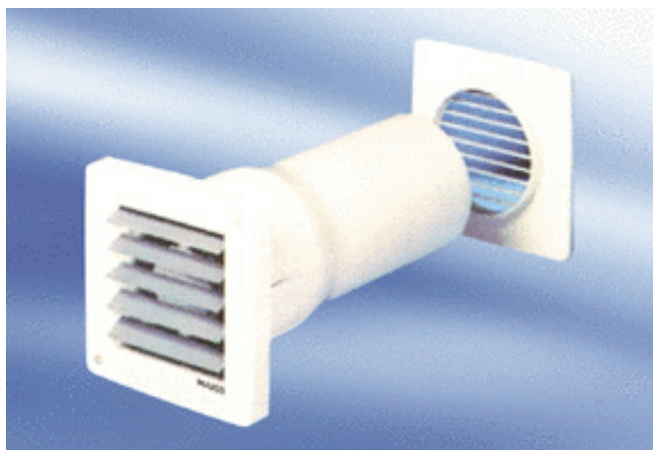

ECA 10-5 VZ

Short description

Wall-mounted fan for bathroom and WC, with wall sleeve, fixed external grille and electrically operated internal shutter, model with time delay switch

Application examples

Bathroom, WC, Storage room, Larder, Cellar

Article number 080022

Technical data

Model	Time delay switch
Air flow volume	150 m ³ /h
Rotating speed	2.600 1/min
Type of voltage	Alternating current
Rated voltage	230 V
Power consumption	18 W
I _{max}	0,13 A
Degree of protection	IP 44
Installation site	Wall / Ceiling
Installation position	any
Material	Synthetic material
Colour	Traffic white, similar to RAL 9016
Pulley integrated	–
Packing unit	1 piece