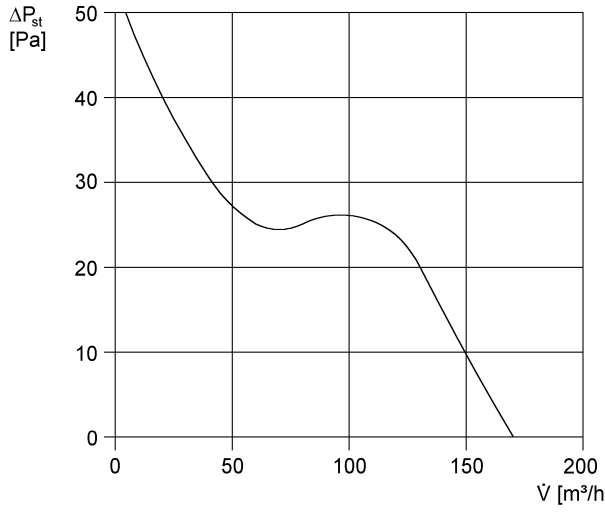

ECA 120 24 V

Short description

With fixed internal grille for safety extra low voltage

Application examples

Bathroom, WC, Storage room, Larder, Cellar

Article number 0084.0019

Technical data

Model	Safety extra-low voltage (SELV)
Air flow volume	170 m ³ /h
Rotating speed	2.600 1/min
Speed controllable	–
Reversing capacity	–
Type of voltage	Alternating current
Rated voltage	24 V
Frequency	50 Hz/60 Hz
Power consumption	19 W
I _{max}	1,2 A
Degree of protection	IP 45
Mains cable	3 x 1,5 mm ²
Installation site	Wall
Type of installation	Surface-mounted
Installation position	any
Material	Synthetic material
Colour	Traffic white, similar to RAL 9016
Weight	0,9 kg
Weight including packaging	1,06 kg
Nominal size	120 mm
Width	171 mm
Height	171 mm
Depth	114 mm
Width with packaging	180 mm
Height with packaging	180 mm
Depth with packaging	140 mm
Airstream temperature at I _{Max}	40 °C
Sound pressure level	42 dB(A) (Distance 3 m, Free-field conditions)
Packing unit	1 piece

ECA 120 24 V

Range	A
GTIN (EAN)	4012799840190

Characteristic curve

V = 230 or 24 V
 f = 50 Hz
 n = 2600 min⁻¹

Dimensioned drawing [mm]

ECA 120 24 V

① Cable entry