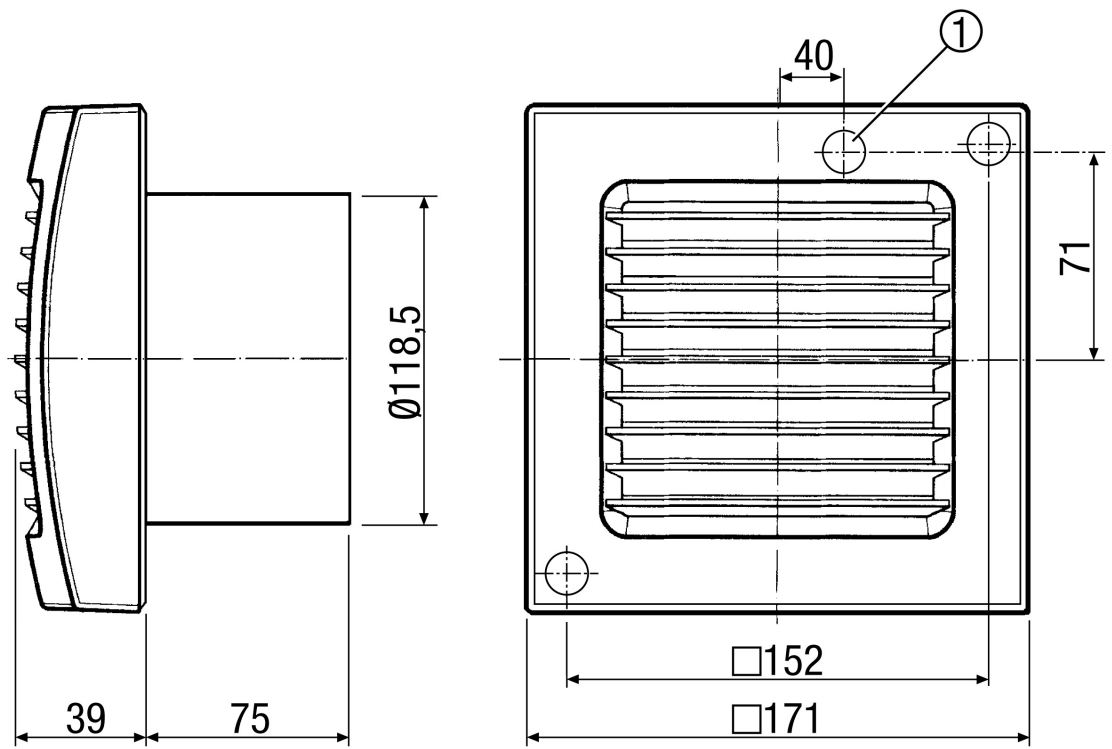

ECA 120 24 V

Short description

With fixed internal grille for safety extra low voltage

Application examples

Bathroom, WC, Storage room, Larder, Cellar

Article number 0084.0019

Technical data

Model	Safety extra-low voltage (SELV)
Air flow volume	170 m ³ /h
Rotating speed	2.600 1/min
Speed controllable	–
Reversing capacity	–
Type of voltage	Alternating current
Rated voltage	24 V
Frequency	50 Hz/60 Hz
Power consumption	19 W
I _{max}	1,2 A
Degree of protection	IP 45
Mains cable	3 x 1,5 mm ²
Installation site	Wall
Type of installation	Surface-mounted
Installation position	any
Material	Synthetic material
Colour	Traffic white, similar to RAL 9016
Weight	0,9 kg
Weight including packaging	1,06 kg
Nominal size	120 mm
Width	171 mm
Height	171 mm
Depth	114 mm
Width with packaging	180 mm
Height with packaging	180 mm
Depth with packaging	140 mm
Airstream temperature at I _{Max}	40 °C
Sound pressure level	42 dB(A) (Distance 3 m, Free-field conditions)
Packing unit	1 piece

ECA 120 24 V

Range	A
GTIN (EAN)	4012799840190

Characteristic curve

V = 230 or 24 V
 f = 50 Hz
 n = 2600 min⁻¹

Dimensioned drawing [mm]

ECA 120 24 V

① Cable entry