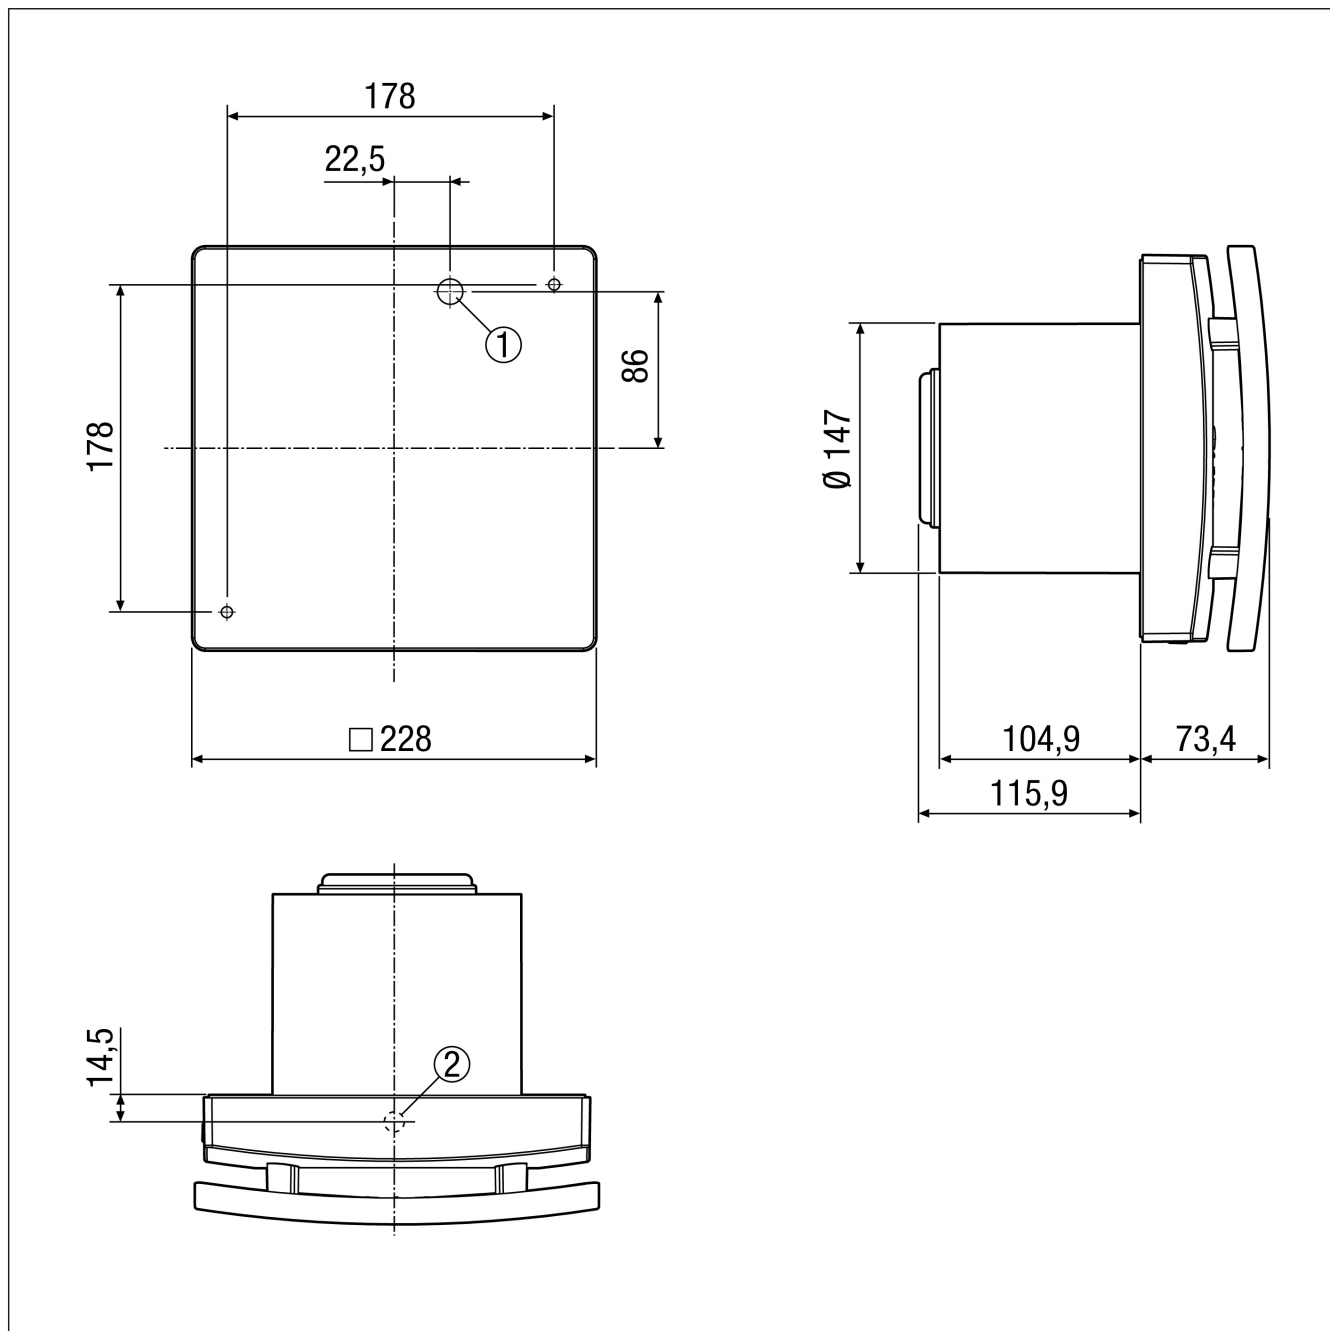

## Technical data

|                            |   |
|----------------------------|---|
| Model                      | Standard model                                |
| Air flow volume            | 200 m <sup>3</sup> /h / 250 m <sup>3</sup> /h |
| Rotating speed             | 1.672 1/min / 2.189 1/min                     |
| Speed controllable         | ✓   |
| Reversing capacity         | –   |
| SEC average                | -10,49 kWh/(m <sup>2</sup> *a)                |
| Type of voltage            | Alternating current                           |
| Rated voltage              | 230 V   |
| Frequency                  | 50 Hz   |
| Nominal output             | 18 W / 22 W                                   |
| I <sub>max</sub>           | 0,11 A  |
| Degree of protection       | IP X5   |
| Mains cable                | 3/5 x 1.5 mm <sup>2</sup>                     |
| Installation site          | Ceiling / Wall                                |
| Type of installation       | Surface-mounted                               |
| Installation position      | any   |
| Material                   | Synthetic material                            |
| Colour                     | Traffic white, similar to RAL 9016            |
| Weight                     | 1,7 kg  |
| Weight including packaging | 1,96 kg                                       |
| Shutter                    | integrated                                    |
| Type of shutter            | electrical                                    |
| Nominal size               | 150 mm  |
| Width                      | 228 mm  |
| Height                     | 228 mm  |
| Depth                      | 123,3 mm                                      |
| Width with packaging       | 235 mm  |
| Height with packaging      | 235 mm  |
| Depth with packaging       | 200 mm  |

## Characteristic curve

# ECA 150 ipro K

Dimensioned drawing [mm]

- ① Cable entry for recessed-mounted connection
- ② Cable bushing for surface-mounted connection