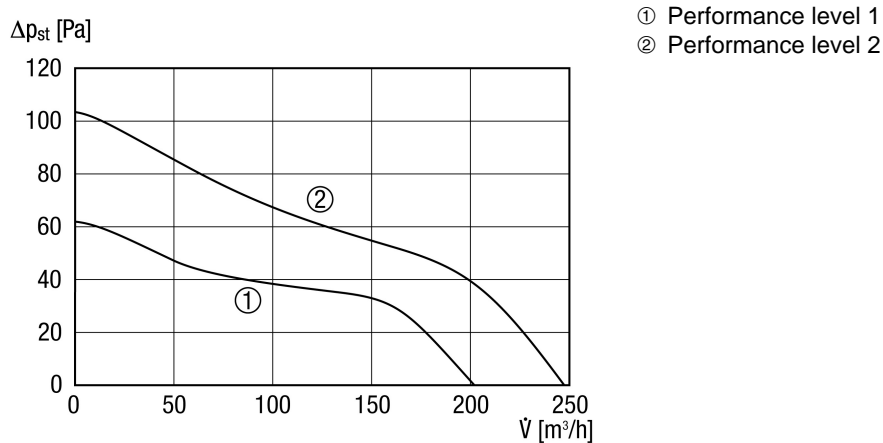

ECA 150 ipro K

Airstream temperature at I_{Max}	40 °C
Sound pressure level	33 dB(A) / 40 dB(A) (Distance 3 m, Free-field conditions)
Packing unit	1 piece
Range	A
GTIN (EAN)	4012799840916

Characteristic curve