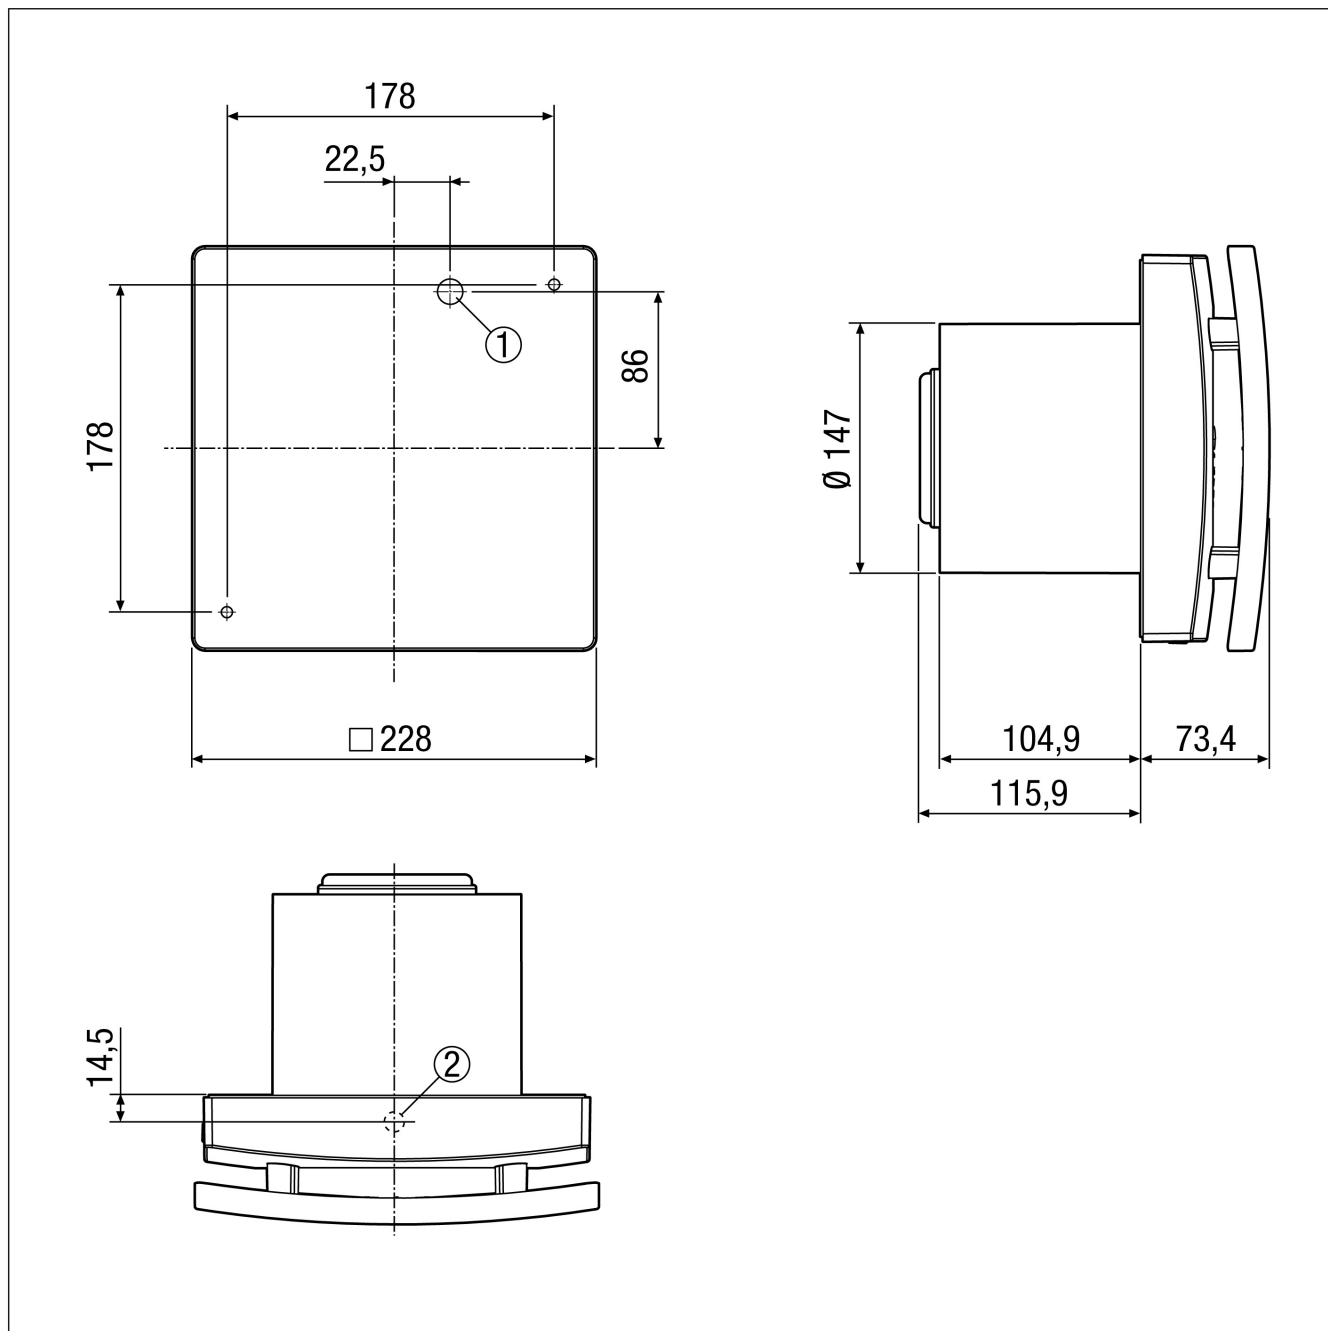

Multiple family unit, Single-family house, Flat occupying the whole of one floor, Commercial premises, Office

Article number 0084.0087

Technical data

| | |
|---|---|
| Model | Radio receiver |
| Air flow volume | 200 m ³ /h / 250 m ³ /h |
| Rotating speed | 1.672 1/min / 2.189 1/min |
| Speed controllable | – |
| Reversing capacity | – |
| SEC average | -11,18 kWh/(m ² *a) |
| Type of voltage | Alternating current |
| Rated voltage | 230 V |
| Frequency | 50 Hz |
| Nominal output | 15 W / 19 W |
| I _{max} | 0,09 A |
| Degree of protection | IP X5 |
| Mains cable | 3 x 1,5 mm ² |
| Installation site | Ceiling / Wall |
| Type of installation | Surface-mounted |
| Installation position | any |
| Material | Synthetic material |
| Colour | Traffic white, similar to RAL 9016 |
| Weight | 1,61 kg |
| Weight including packaging | 1,88 kg |
| Shutter | none |
| Nominal size | 150 mm |
| Width | 228 mm |
| Height | 228 mm |
| Depth | 189,3 mm |
| Width with packaging | 235 mm |
| Height with packaging | 235 mm |
| Depth with packaging | 200 mm |
| Airstream temperature at I _{Max} | 40 °C |

Characteristic curve

- ① Performance level 1
- ② Performance level 2

ECA 150 ipro RC

Dimensioned drawing [mm]

- ① Cable entry for recessed-mounted connection
- ② Cable bushing for surface-mounted connection