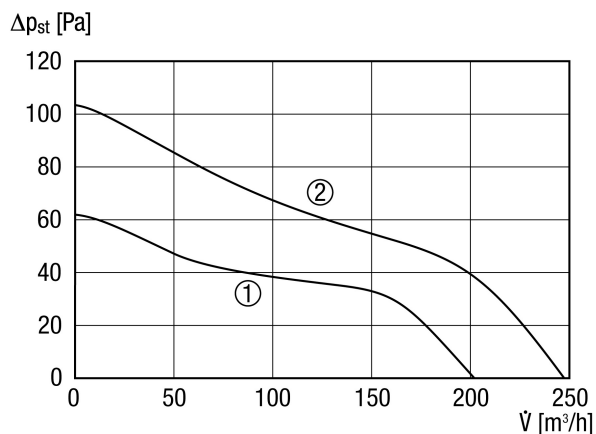

Multiple family unit, Single-family house, Flat occupying the whole of one floor, Commercial premises, Office

Article number 0084.0087

Technical data

| | |
|---|---|
| Model | Radio receiver |
| Air flow volume | 200 m ³ /h / 250 m ³ /h |
| Rotating speed | 1.672 1/min / 2.189 1/min |
| Speed controllable | – |
| Reversing capacity | – |
| SEC average | -11,18 kWh/(m ² *a) |
| Type of voltage | Alternating current |
| Rated voltage | 230 V |
| Frequency | 50 Hz |
| Nominal output | 15 W / 19 W |
| I _{max} | 0,09 A |
| Degree of protection | IP X5 |
| Mains cable | 3 x 1,5 mm ² |
| Installation site | Ceiling / Wall |
| Type of installation | Surface-mounted |
| Installation position | any |
| Material | Synthetic material |
| Colour | Traffic white, similar to RAL 9016 |
| Weight | 1,61 kg |
| Weight including packaging | 1,88 kg |
| Shutter | none |
| Nominal size | 150 mm |
| Width | 228 mm |
| Height | 228 mm |
| Depth | 189,3 mm |
| Width with packaging | 235 mm |
| Height with packaging | 235 mm |
| Depth with packaging | 200 mm |
| Airstream temperature at I _{Max} | 40 °C |

Characteristic curve

- ① Performance level 1
- ② Performance level 2

ECA 150 ipro RC

Dimensioned drawing [mm]

- ① Cable entry for recessed-mounted connection
- ② Cable bushing for surface-mounted connection