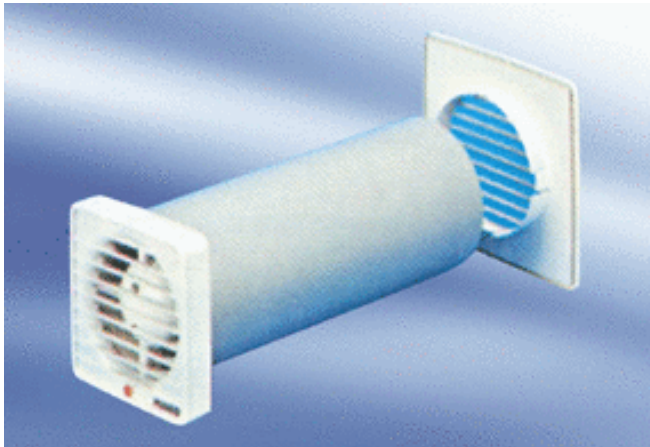

## Short description

Wall-mounted fan for bathroom and WC, with wall sleeve and internal and external grille, with time delay switch

## Technical data

Model	Time delay switch
Air flow volume	80 m³/h
Rotating speed	2.550 1/min
Type of voltage	Alternating current
Rated voltage	230 V
Power consumption	15 W
I <sub>max</sub>	0,1 A
Degree of protection	IP 44
Installation site	Ceiling / Wall
Installation position	any
Material	Synthetic material
Colour	Traffic white, similar to RAL 9016
Pulley integrated	–
Nominal size	100 mm
Packing unit	1 piece