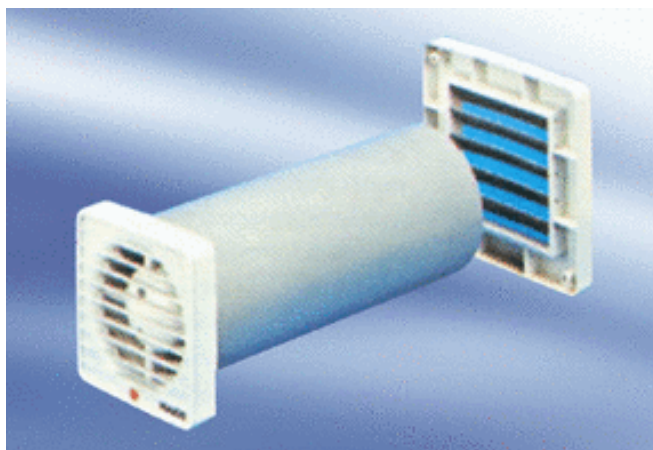

ECA 9-4

Short description

Wall-mounted fan for bathroom and WC, with wall sleeve, internal grille and airstream-operated external shutter

Application examples

Bathroom, WC, Storage room, Larder, Cellar

Article number 080036

Technical data

Air flow volume	80 m³/h
Rotating speed	2.550 1/min
Type of voltage	Alternating current
Rated voltage	230 V
Power consumption	15 W
I _{max}	0,1 A
Degree of protection	IP 44
Installation site	Ceiling / Wall
Installation position	any
Material	Synthetic material
Colour	Traffic white, similar to RAL 9016
Pulley integrated	–
Nominal size	100 mm
Packing unit	1 piece