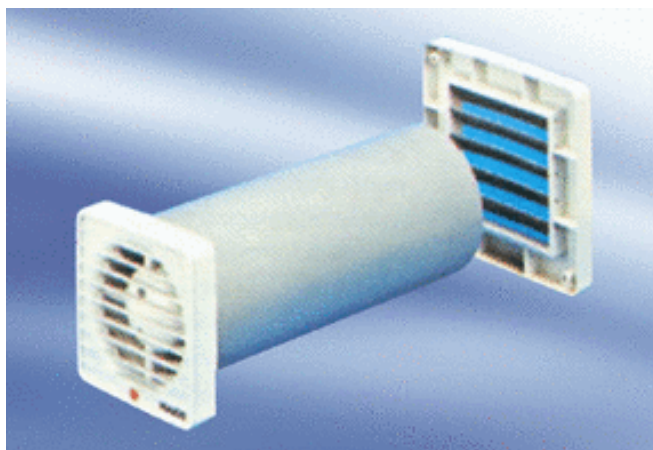

ECA 9-4 VZ

Short description

Wall-mounted fan for bathroom and WC, with wall sleeve, internal grille and airstream-operated external shutter, model with time delay switch

Application examples

Bathroom, WC, Storage room, Larder, Cellar

Article number **080048**

Technical data

Model	Time delay switch
Air flow volume	80 m³/h
Rotating speed	2.550 1/min
Type of voltage	Alternating current
Rated voltage	230 V
Power consumption	15 W
I _{max}	0,1 A
Degree of protection	IP 44
Installation site	Ceiling / Wall
Installation position	any
Material	Synthetic material
Colour	Traffic white, similar to RAL 9016
Pulley integrated	–
Nominal size	100 mm
Packing unit	1 piece