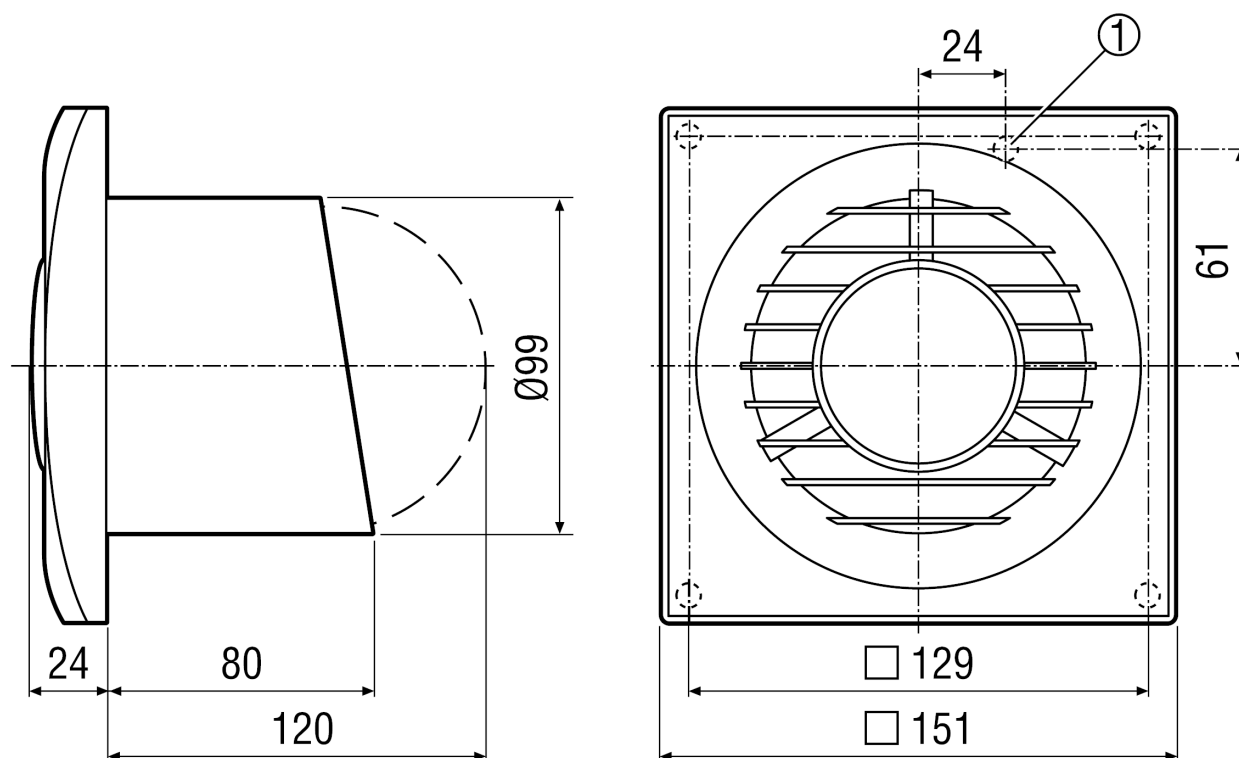

ECA piano TC

Short description

Particularly quiet small room fan with adjustable overrun

Application examples

Bathroom, WC, Storage room, Larder, Cellar

Article number 0084.0081

Technical data

Model	Adjustable overrun
Air flow volume	80 m ³ /h
Rotating speed	2.400 1/min
Speed controllable	–
Reversing capacity	–
Type of voltage	Alternating current
Rated voltage	230 V
Frequency	50 Hz/60 Hz
Nominal output	8 W
I _{max}	0,06 A
Degree of protection	IP X4
Mains cable	5 x 1,5 mm ²
Installation site	Wall / Ceiling
Type of installation	Surface-mounted
Installation position	any
Material	Synthetic material
Colour	Traffic white, similar to RAL 9016
Weight	0,49 kg
Weight including packaging	0,62 kg
Nominal size	100 mm
Width	151 mm
Height	151 mm
Depth	104 mm
Width with packaging	160 mm
Height with packaging	160 mm
Depth with packaging	130 mm
Airstream temperature at I _{Max}	40 °C
Overrun time	3 min - 25 min
Sound pressure level	26 dB(A) (Distance 3 m, Free-field conditions)

ECA piano TC

Packing unit	1 piece
Range	A
GTIN (EAN)	4012799840817

Characteristic curve

Dimensioned drawing [mm]

ECA piano TC

① Cable entry