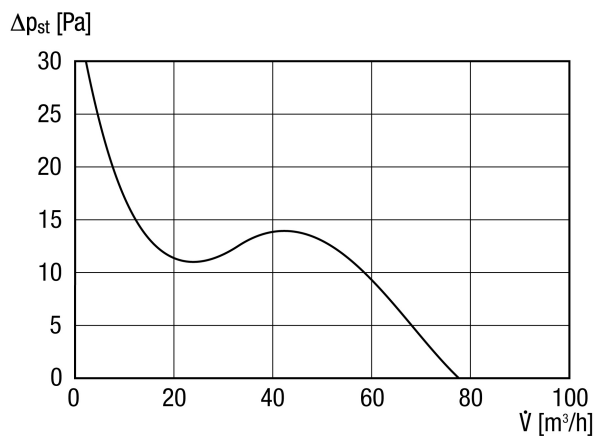

ECA piano TC

Short description

Particularly quiet small room fan with adjustable overrun

Application examples

Bathroom, WC, Storage room, Larder, Cellar

Article number 0084.0081

Technical data

Model	Adjustable overrun
Air flow volume	80 m ³ /h
Rotating speed	2.400 1/min
Speed controllable	–
Reversing capacity	–
Type of voltage	Alternating current
Rated voltage	230 V
Frequency	50 Hz/60 Hz
Nominal output	8 W
I _{max}	0,06 A
Degree of protection	IP X4
Mains cable	5 x 1,5 mm ²
Installation site	Wall / Ceiling
Type of installation	Surface-mounted
Installation position	any
Material	Synthetic material
Colour	Traffic white, similar to RAL 9016
Weight	0,49 kg
Weight including packaging	0,62 kg
Nominal size	100 mm
Width	151 mm
Height	151 mm
Depth	104 mm
Width with packaging	160 mm
Height with packaging	160 mm
Depth with packaging	130 mm
Airstream temperature at I _{Max}	40 °C
Overrun time	3 min - 25 min
Sound pressure level	26 dB(A) (Distance 3 m, Free-field conditions)

ECA piano TC

Packing unit	1 piece
Range	A
GTIN (EAN)	4012799840817

Characteristic curve

Dimensioned drawing [mm]

ECA piano TC

① Cable entry