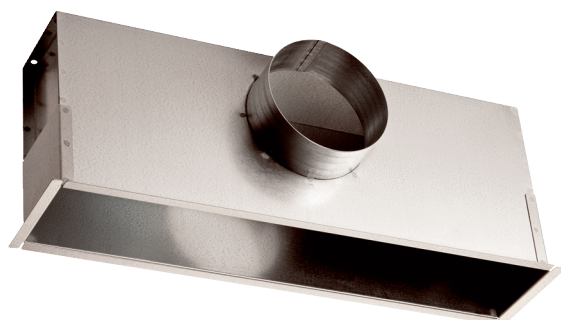

## Short description

Installation box for fitting in suspended ceilings in combination with LGA 42/12 and LGZ 42/12 internal grilles

Article number 0149.0084

## Technical data

Installation	Inside
Material	Sheet steel, galvanised
Weight	2,79 kg
Weight including packaging	3,02 kg
Width	448 mm
Height	149 mm
Depth	244 mm
Width with packaging	470 mm
Height with packaging	220 mm
Depth with packaging	255 mm
Packing unit	1 piece
Range	C
GTIN (EAN)	4012799490845