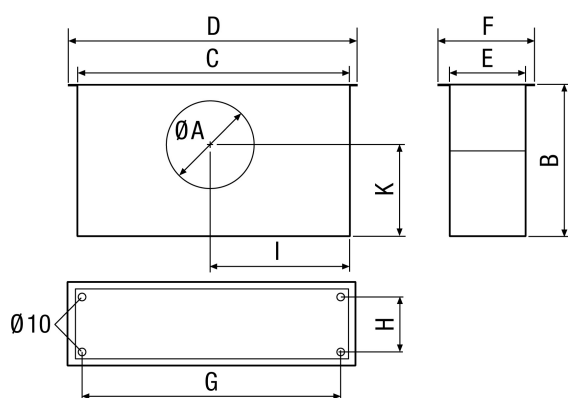

## Short description

Installation box for fitting in suspended ceilings in combination with LGA 42/12 and LGZ 42/12 internal grilles

Article number 0149.0084

## Technical data

Installation	Inside
Material	Sheet steel, galvanised
Weight	2,79 kg
Weight including packaging	3,02 kg
Width	448 mm
Height	149 mm
Depth	244 mm
Width with packaging	470 mm
Height with packaging	220 mm
Depth with packaging	255 mm
Packing unit	1 piece
Range	C
GTIN (EAN)	4012799490845

## Dimensioned drawing [mm]

A	B	C	D	E	F	G	H	I	K
157	244	418	448	118	149	400	86	209	91,5