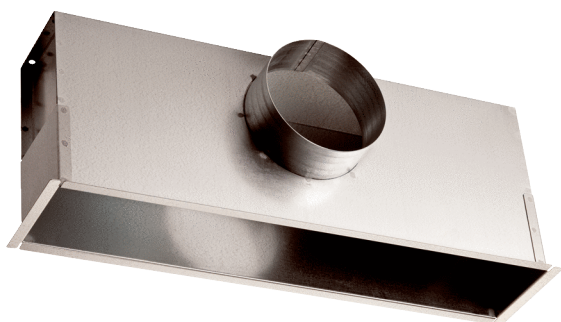

EK 62/12

Short description

Installation box for fitting in suspended ceilings in combination with LGA 62/12 and LGZ 62/12 internal grilles

Article number 0149.0085

Technical data

Installation	Inside
Material	Sheet steel, galvanised
Weight	3,885 kg
Weight including packaging	4,17 kg
Width	650 mm
Height	149 mm
Depth	244 mm
Width with packaging	660 mm
Height with packaging	220 mm
Depth with packaging	260 mm
Packing unit	1 piece
Range	C
GTIN (EAN)	4012799490852