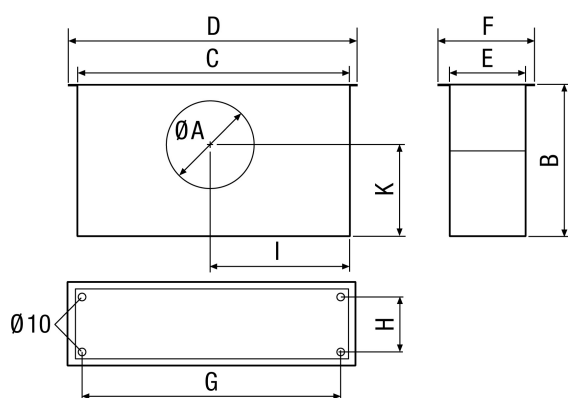

EK 62/12

Short description

Installation box for fitting in suspended ceilings in combination with LGA 62/12 and LGZ 62/12 internal grilles

Article number 0149.0085

Technical data

Installation	Inside
Material	Sheet steel, galvanised
Weight	3,885 kg
Weight including packaging	4,17 kg
Width	650 mm
Height	149 mm
Depth	244 mm
Width with packaging	660 mm
Height with packaging	220 mm
Depth with packaging	260 mm
Packing unit	1 piece
Range	C
GTIN (EAN)	4012799490852

Dimensioned drawing [mm]

A	B	C	D	E	F	G	H	I	K
157	244	619	650	118	149	600	86	309	91,5